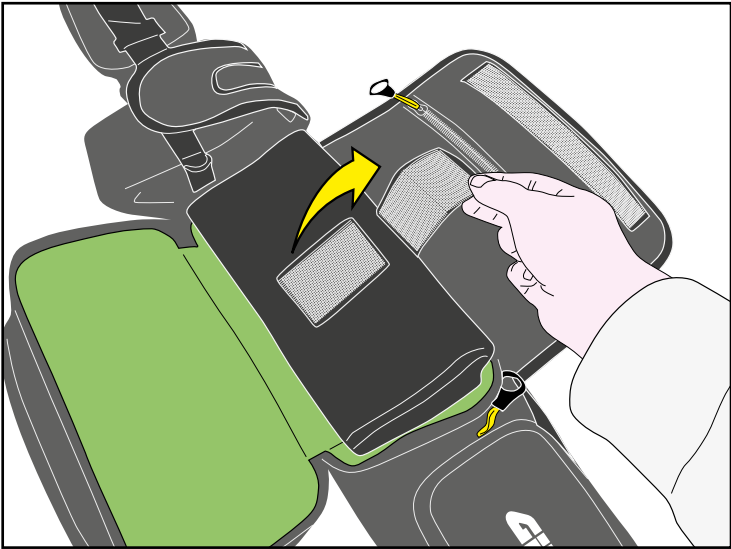

GRT710

WATERPROOF PORTABLE POUCH

GRT710

WATERPROOF PORTABLE POUCH

- This product is equipped with a series of elasticated pockets and bands, specifically designed for the storage of tools. Tools must be stored in these dedicated pockets and bands only.

It is important to ensure that any sharp edges do not come into direct contact with any fabric, as any damage caused by negligence will not be covered under Warranty.