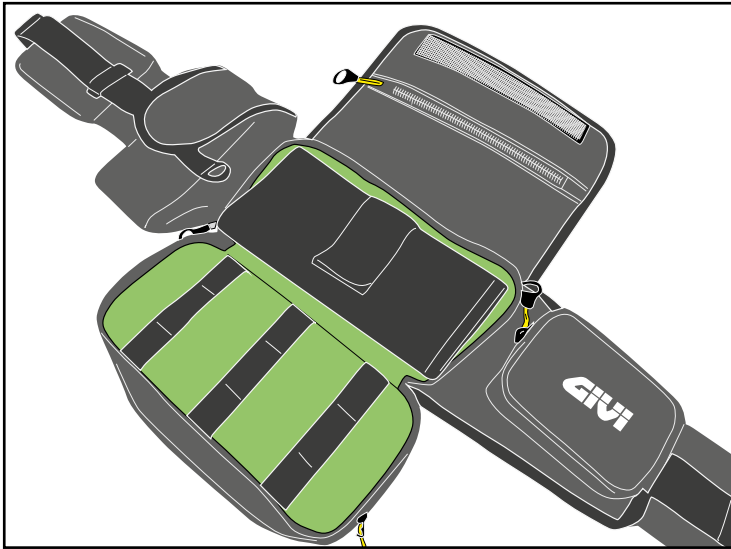

GRT710

WATERPROOF PORTABLE POUCH

GRT710

WATERPROOF PORTABLE POUCH

- This product is equipped with a series of elasticated pockets and bands, specifically designed for the storage of tools. Tools must be stored in these dedicated pockets and bands only.

It is important to ensure that any sharp edges do not come into direct contact with any fabric, as any damage caused by negligence will not be covered under Warranty.