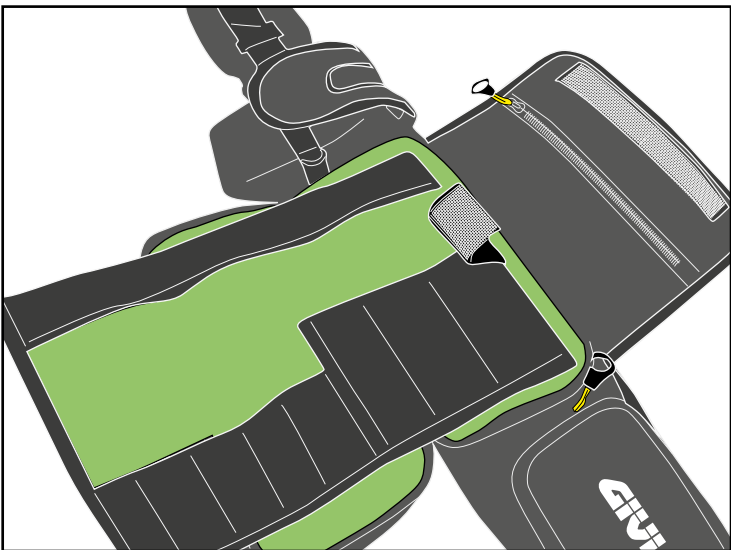

GRT710

WATERPROOF PORTABLE POUCH

GRT710

WATERPROOF PORTABLE POUCH

- This product is equipped with a series of elasticated pockets and bands, specifically designed for the storage of tools. Tools must be stored in these dedicated pockets and bands only.

It is important to ensure that any sharp edges do not come into direct contact with any fabric, as any damage caused by negligence will not be covered under Warranty.