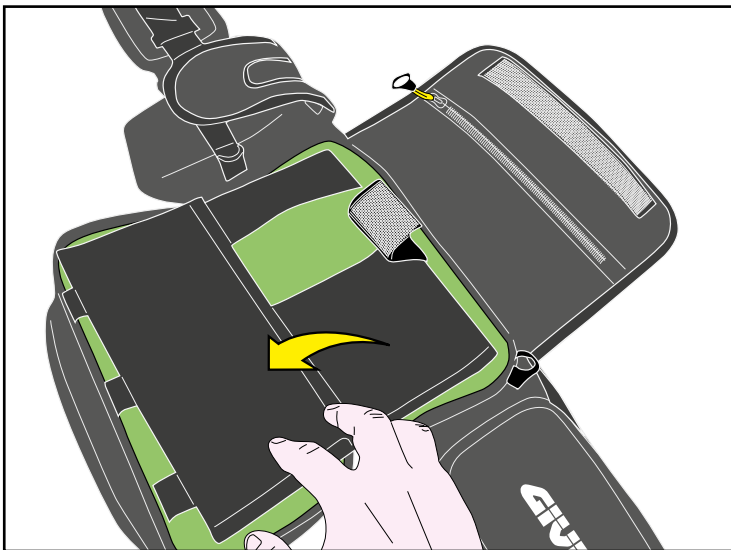

GRT710

WATERPROOF PORTABLE POUCH

GRT710

WATERPROOF PORTABLE POUCH

- This product is equipped with a series of elasticated pockets and bands, specifically designed for the storage of tools. Tools must be stored in these dedicated pockets and bands only.

It is important to ensure that any sharp edges do not come into direct contact with any fabric, as any damage caused by negligence will not be covered under Warranty.