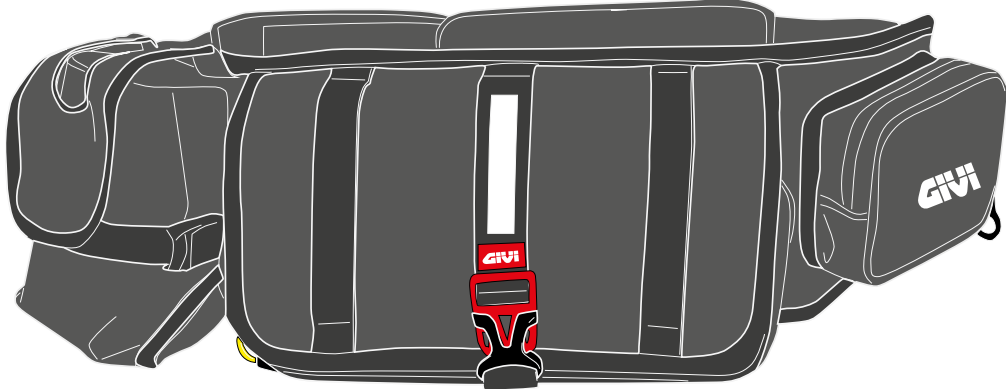

GRT710

WATERPROOF PORTABLE POUCH

GRT710

WATERPROOF PORTABLE POUCH

- This product is equipped with a series of elasticated pockets and bands, specifically designed for the storage of tools. Tools must be stored in these dedicated pockets and bands only.