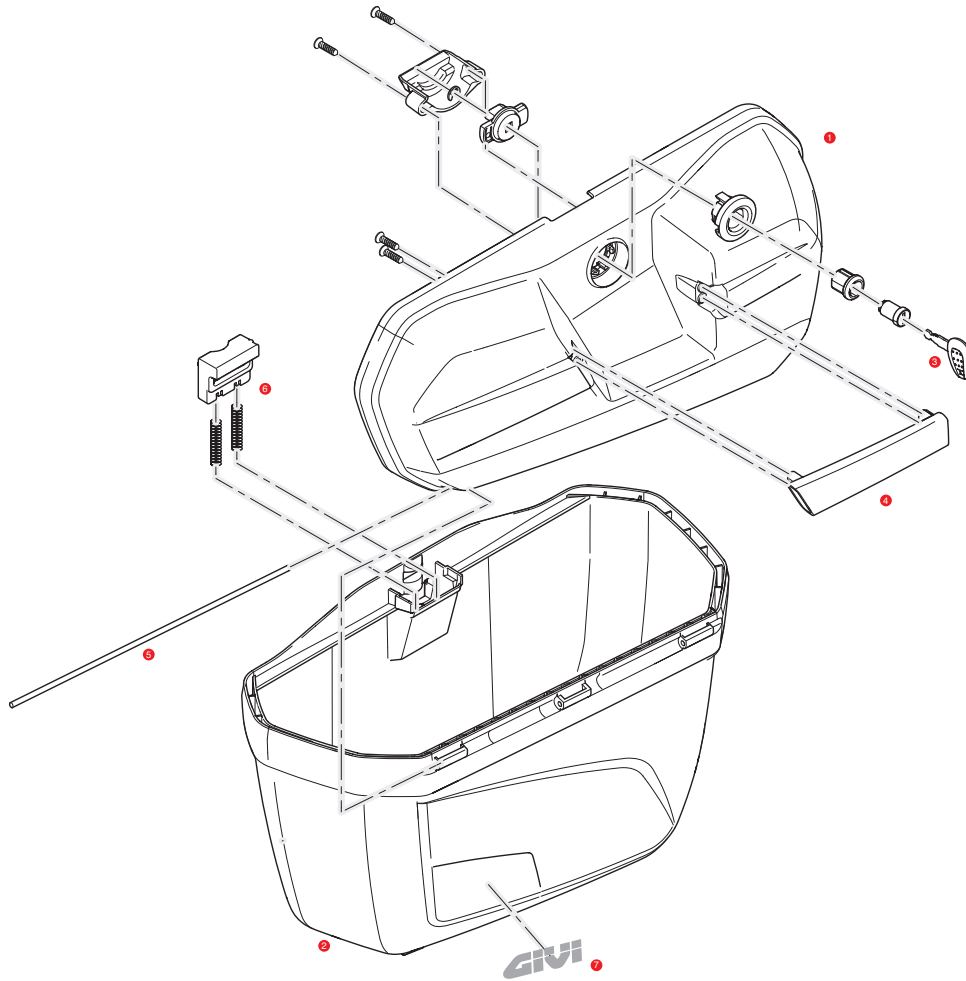

E22

1	Z22CNDXM	E22 assembled top-shell black (right)
	Z22CNSXM	E22 assembled top-shell black (left)
2	Z22FNDXM	E22 right bottom-shell (assembled)

	Z22FNSXM	E22 left bottom-shell (assembled)
7	Z33R	Adhesive Givi Logo

E21 CRUISER

3	Z109	Long bolt springs
4	Z159R	Bag lock lining, 1 pcs.
5	Z200	GIVI logo MONOKEY®
7	Z325	Pannier opening sticker
9	Z387 ▲	Bolt

11	Z389 ▲	Complete key lock plate
12	Z390	Pin D. 02x60 mm E21
13	Z605	Handle
14	Z606	Handle mounting set black
17	Z140R	Key locks with corresponding bush with red handle