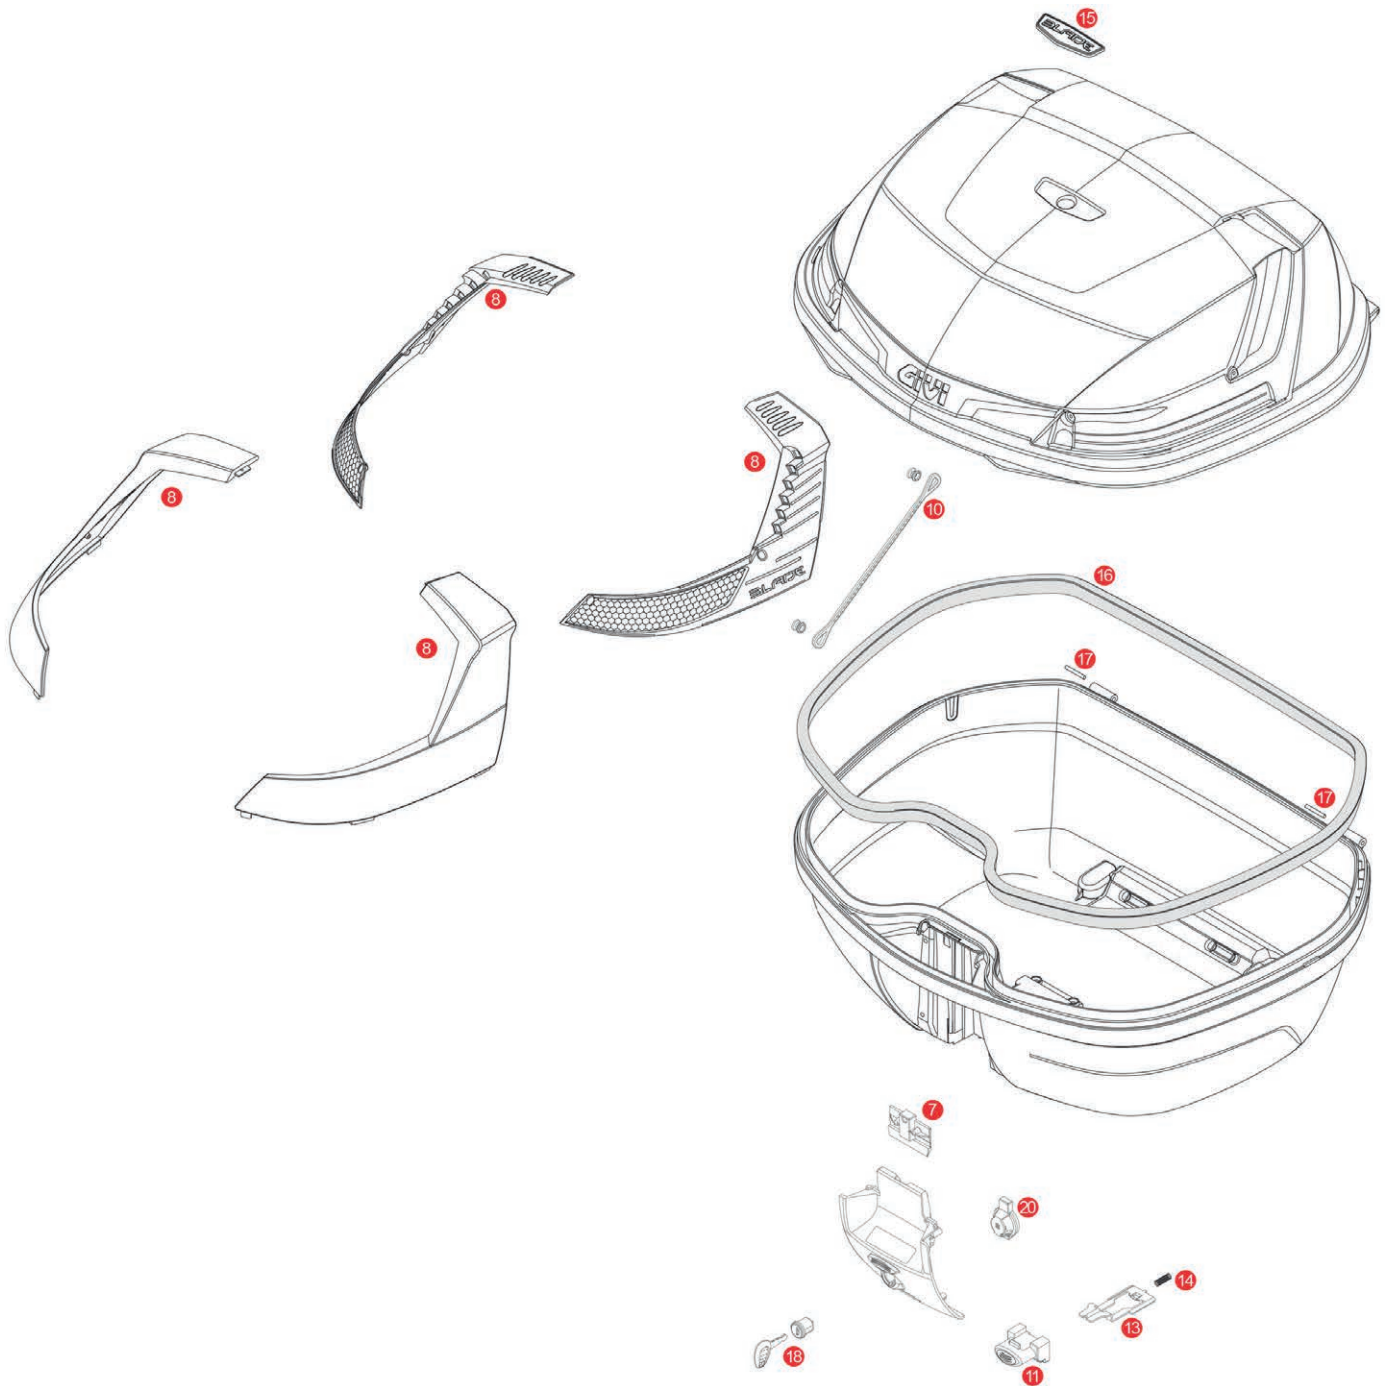

B47 BLADE / B47 BLADE TECH

7	Z3012R	Closure system mounted on the lid
8	Z4506FR	Smoked reflectors with stop lamp holder (for B47 Blade Tech)
10	Z599	Nylon stop bag opening yarn
11	Z645CR	Opening push button chromed
13	Z761NR	Bolt, 1 pcs.

14	Z191R	Push button spring, 1 pcs.
17	Z590R	Pin. Medium, 2 pcs.
18	Z140R	Key locks with corresponding bush with red handle
	Z661A	Key locks with corresponding bush with silver handle
	Z4512R	Plate below lock for Security Lock key