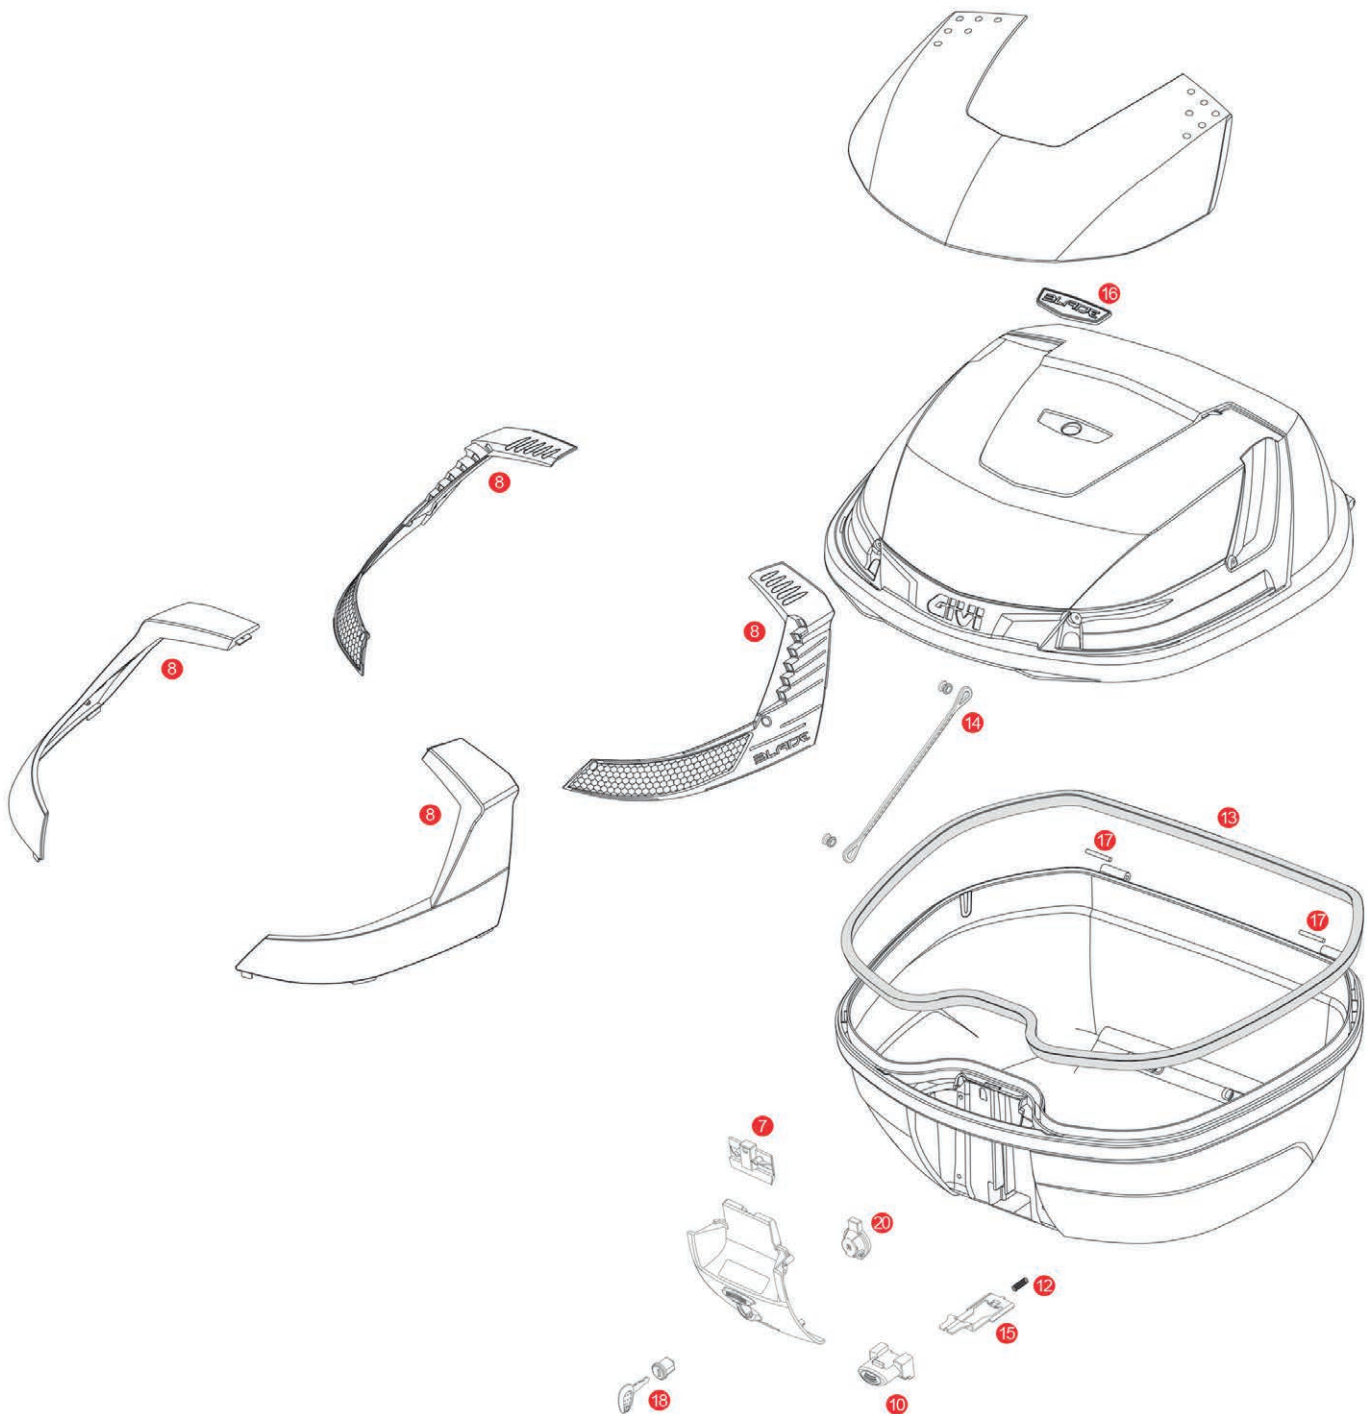

B37 BLADE / B37 BLADE TECH

7	Z3012R	Closure system mounted on the lid
8	Z4506FR	Smoked reflectors with stop lamp holder (for B47 Blade Tech)
10	Z645R	Push button red
10	Z645CR	Opening push button chromed
12	Z191R	Push button spring, 1 pcs.

14	Z599	Nylon stop bag opening yarn
15	Z761NR	Bolt, 1 pcs.
17	Z590R	Pin. Medium, 2 pcs.
18	Z140R	Key locks with corresponding bush with red handle
	Z661A	Key locks with corresponding bush with silver handle
	Z4512R	Plate below lock for Security Lock key