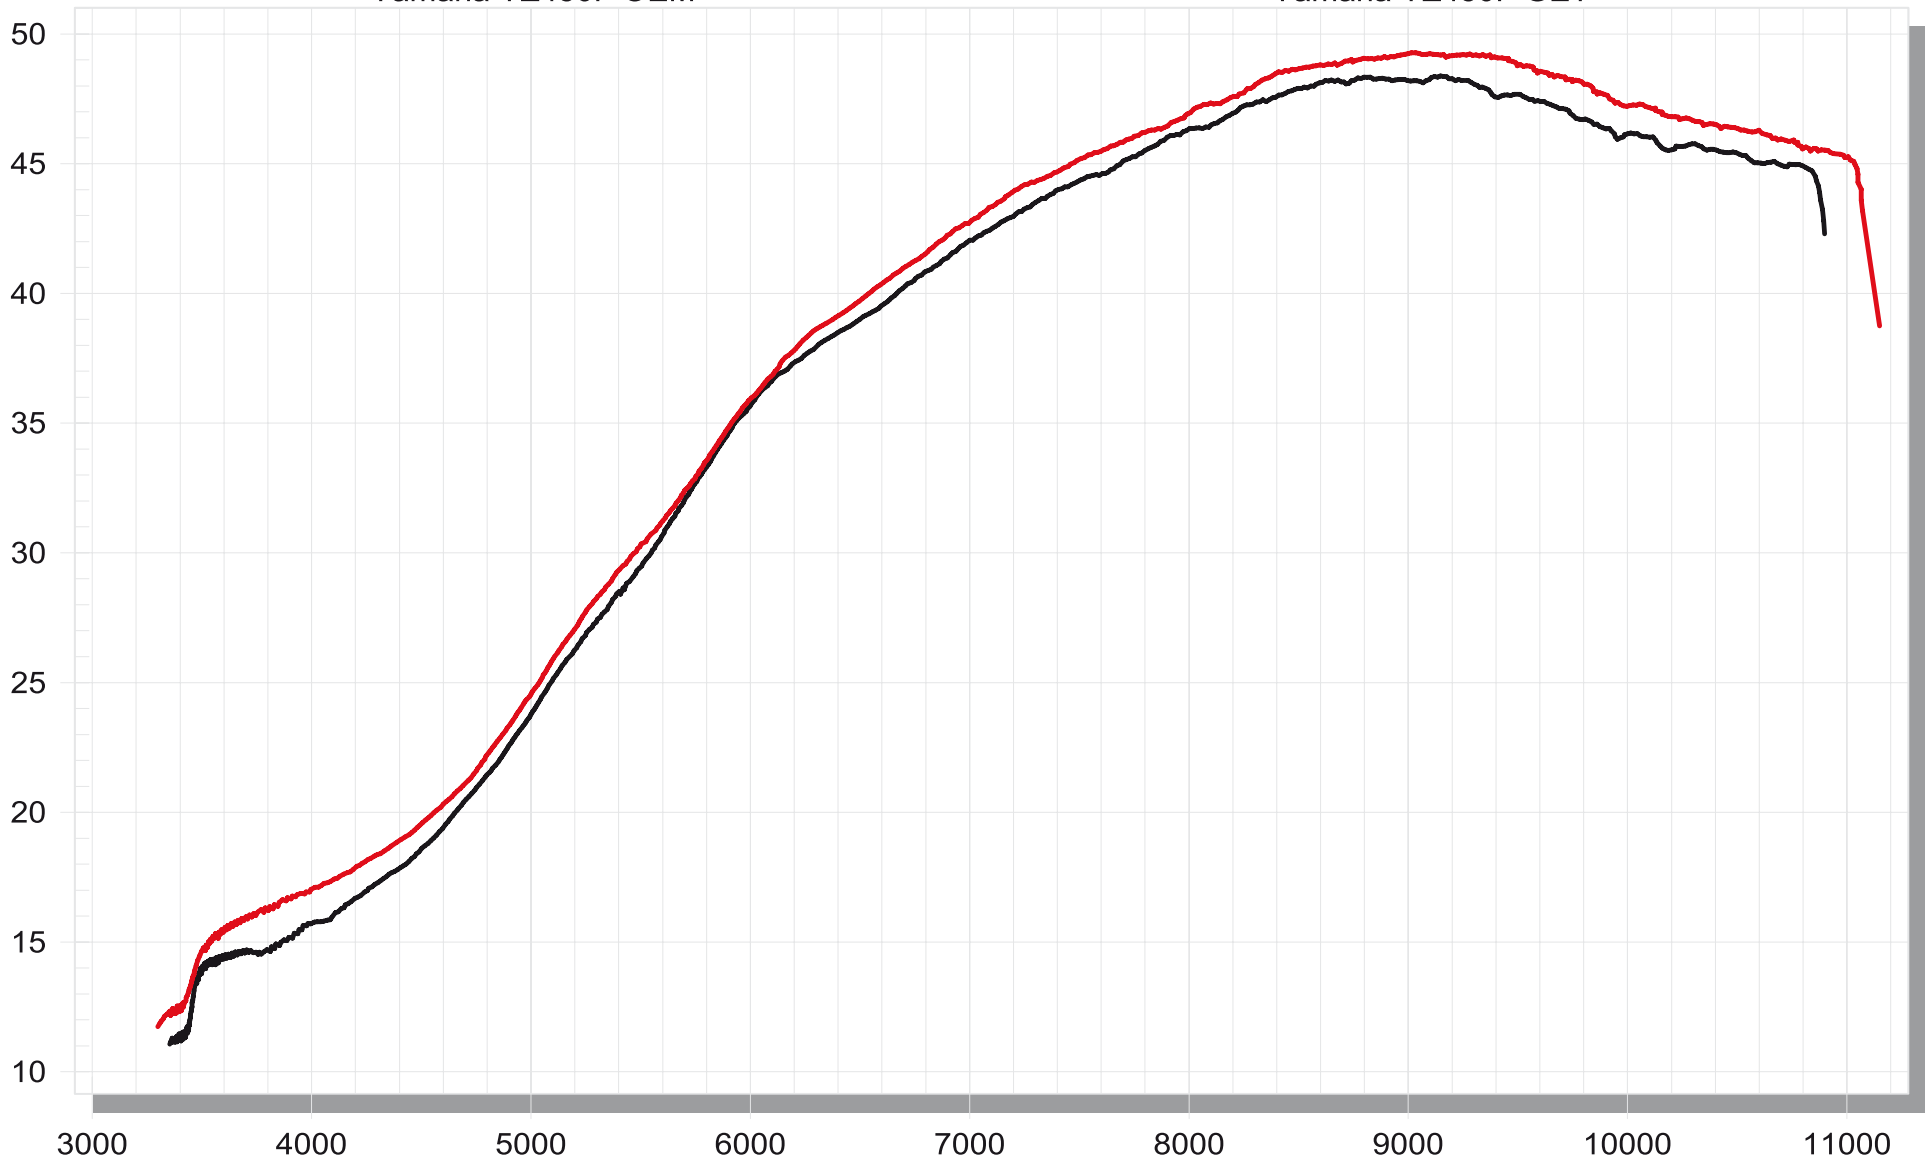

Yamaha YZ450F OEM

Yamaha YZ450F GET

Looking for dependable motorcycle performance chips and programmers?

Rely on GET for quality and long-lasting products.