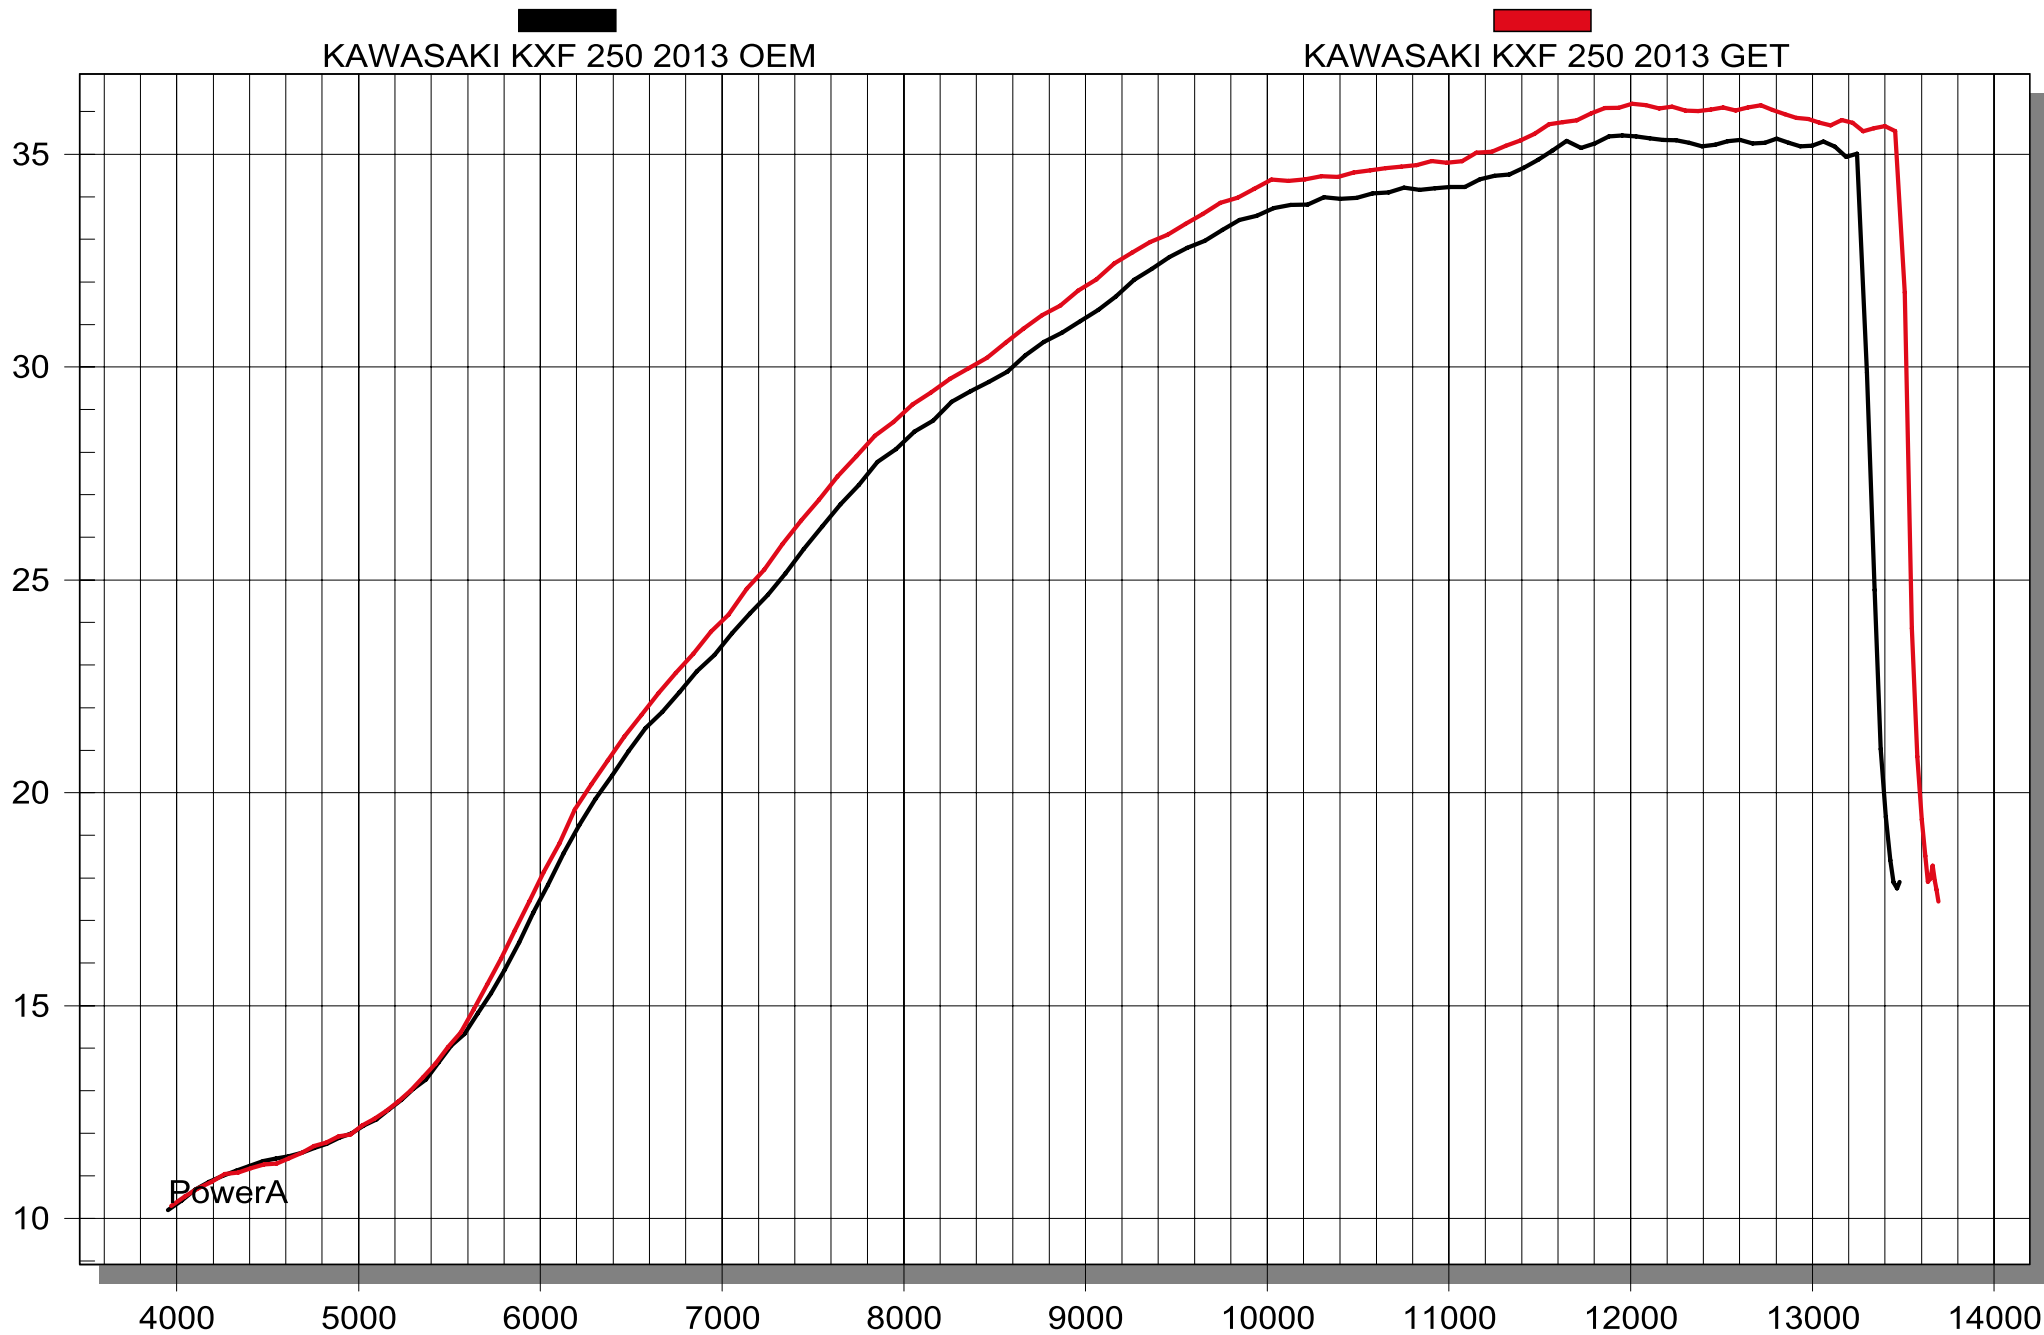

Power Comparison Chart

KAWASAKI KXF 250 2013 OEM, KAWASAKI KXF 250 2013 GET

When it comes to quality motorcycle performance chips and programmers, GET is the brand you can depend on.