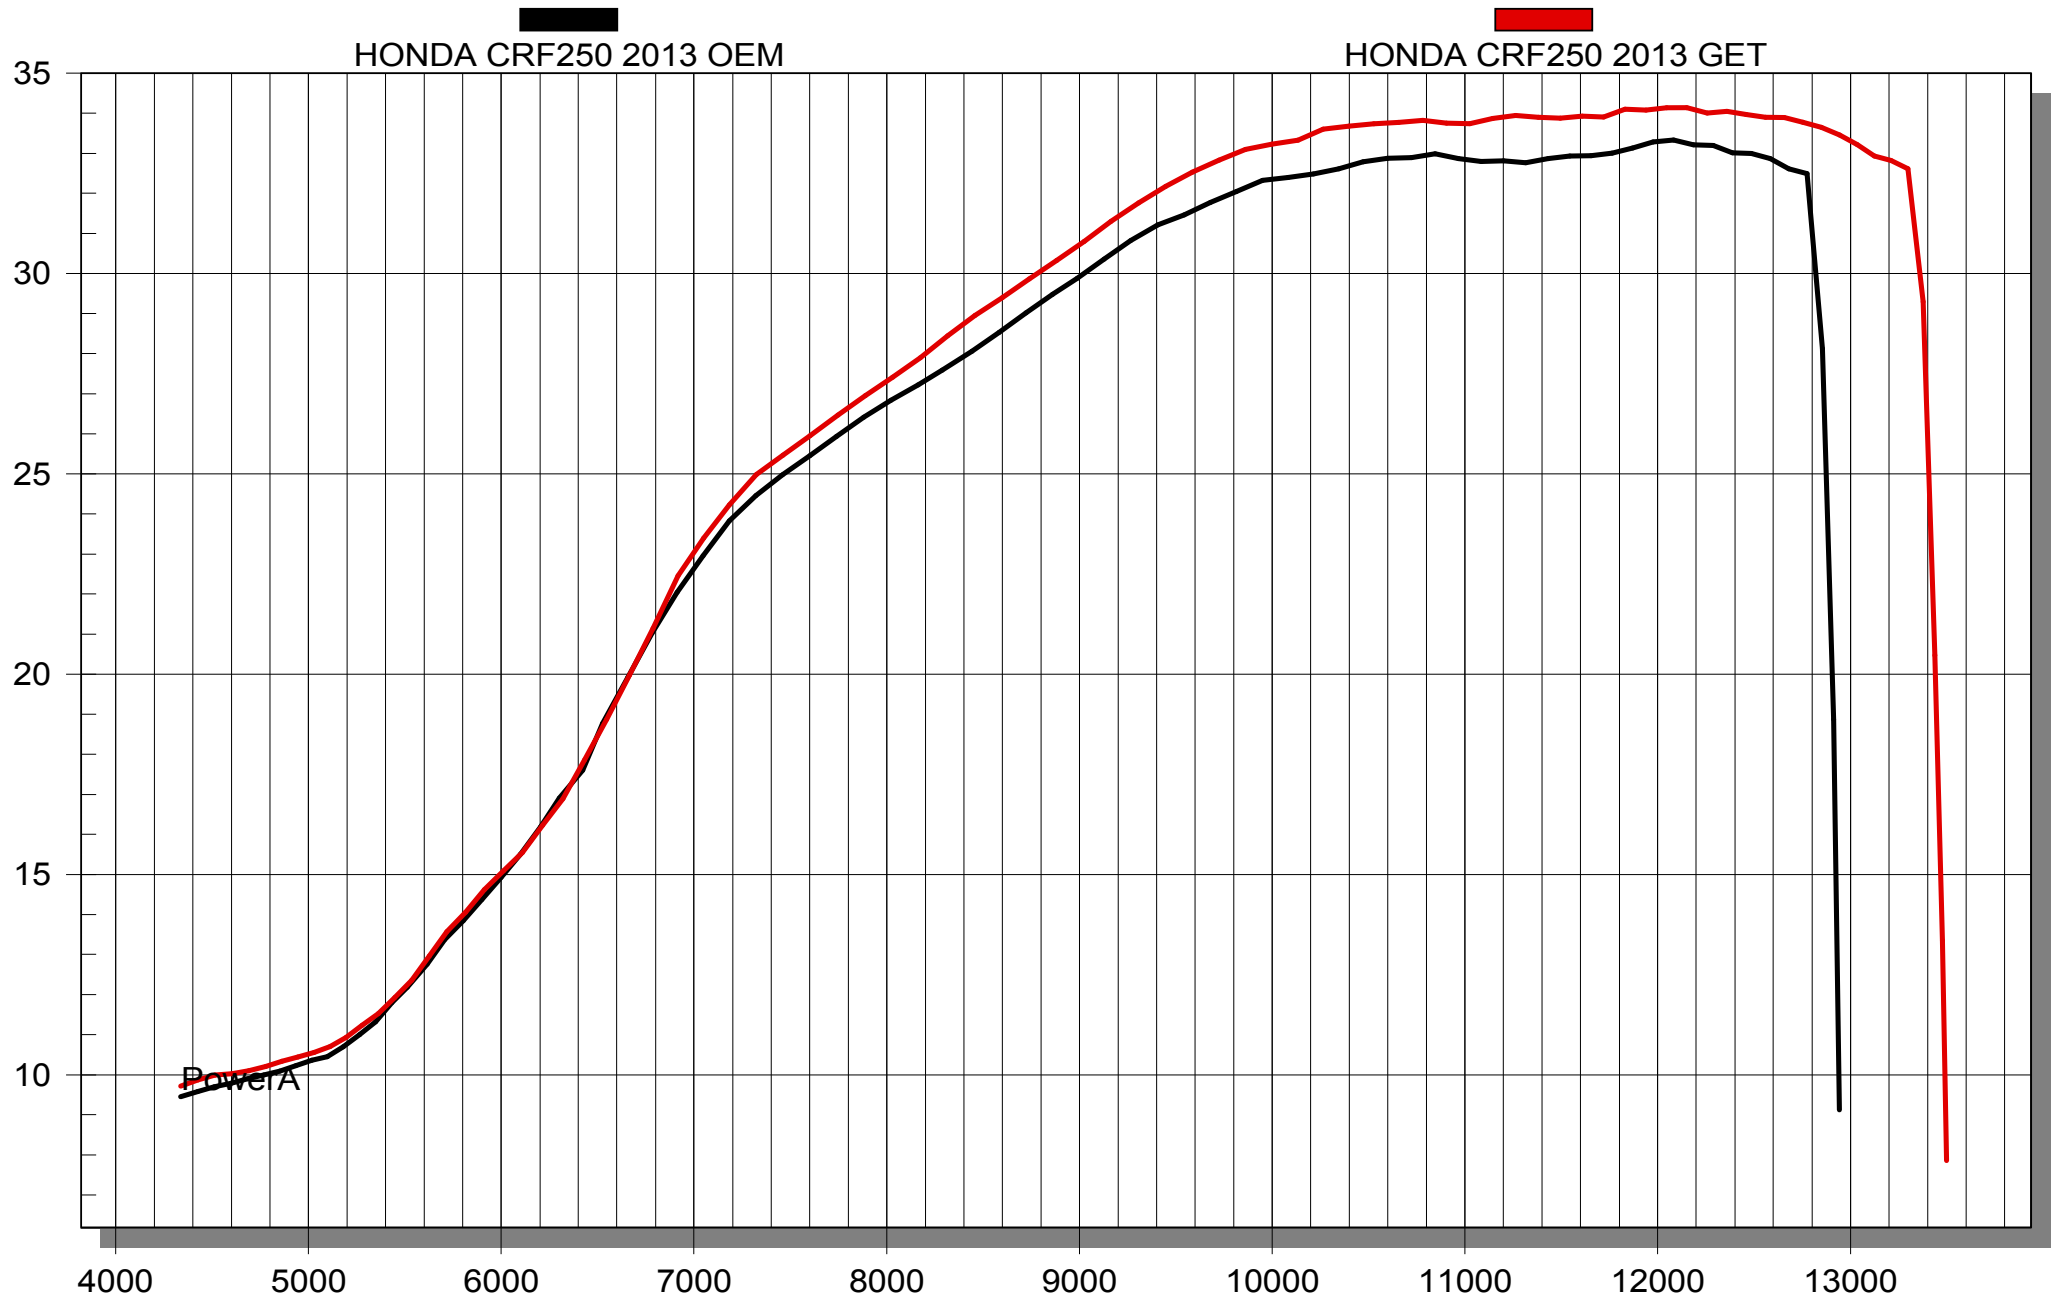

ECE Corrected Wheel Power vs. RPM

HONDA CRF250 2013 OEM, HONDA CRF250 2013 GET,

Looking for dependable motorcycle performance chips and programmers?

Rely on GET for quality and long-lasting products.