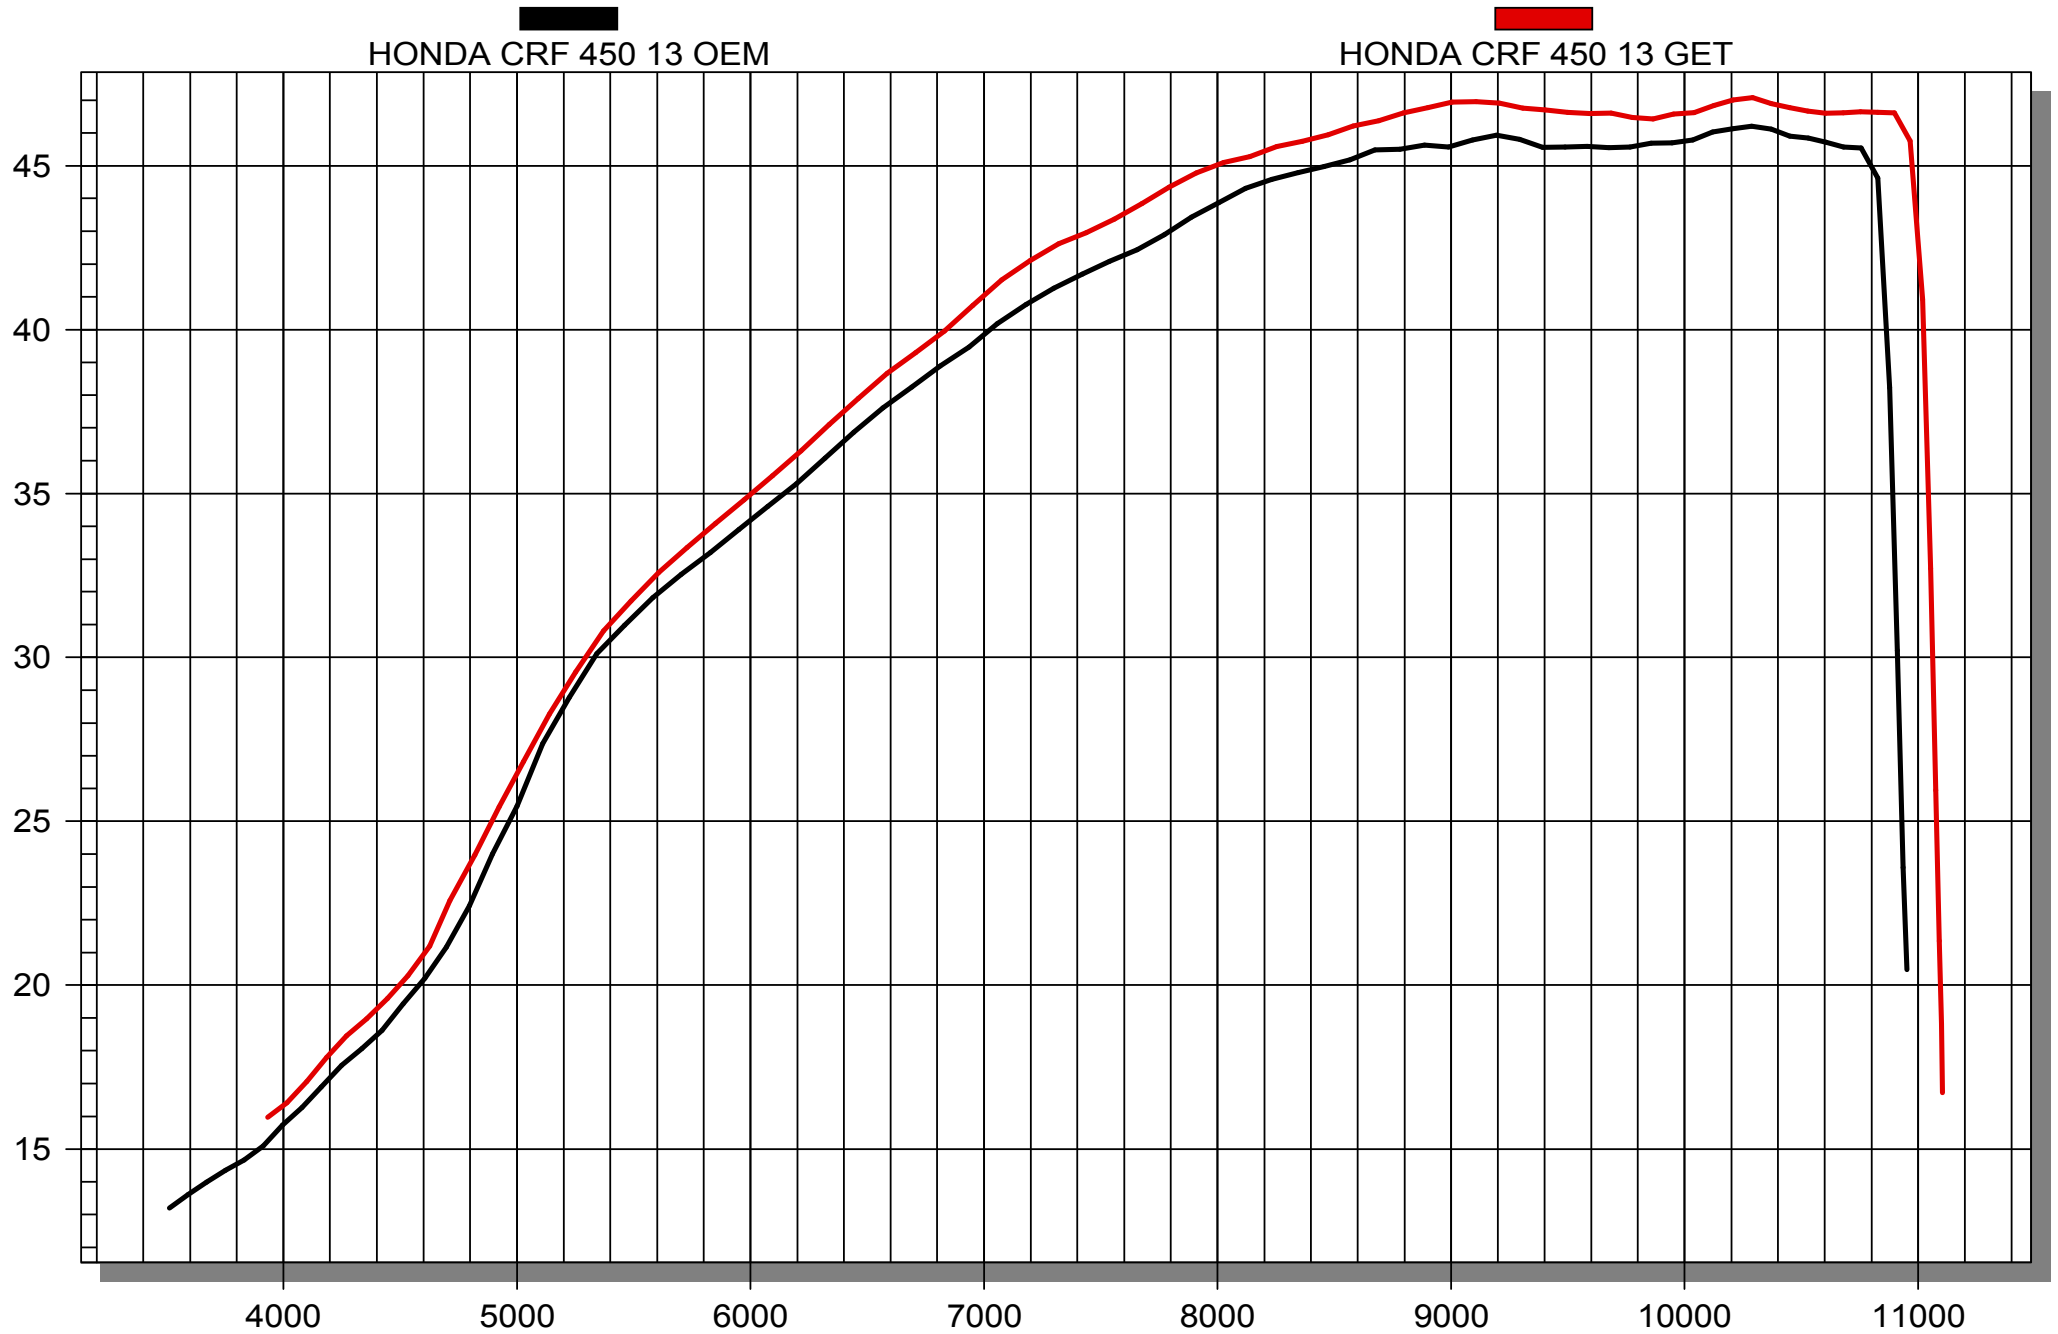

# Power Comparison Chart

HONDA CRF 450 13 OEM, HONDA CRF 450 13 GET

Looking for dependable motorcycle performance chips and programmers?

Rely on GET for quality and long-lasting products.