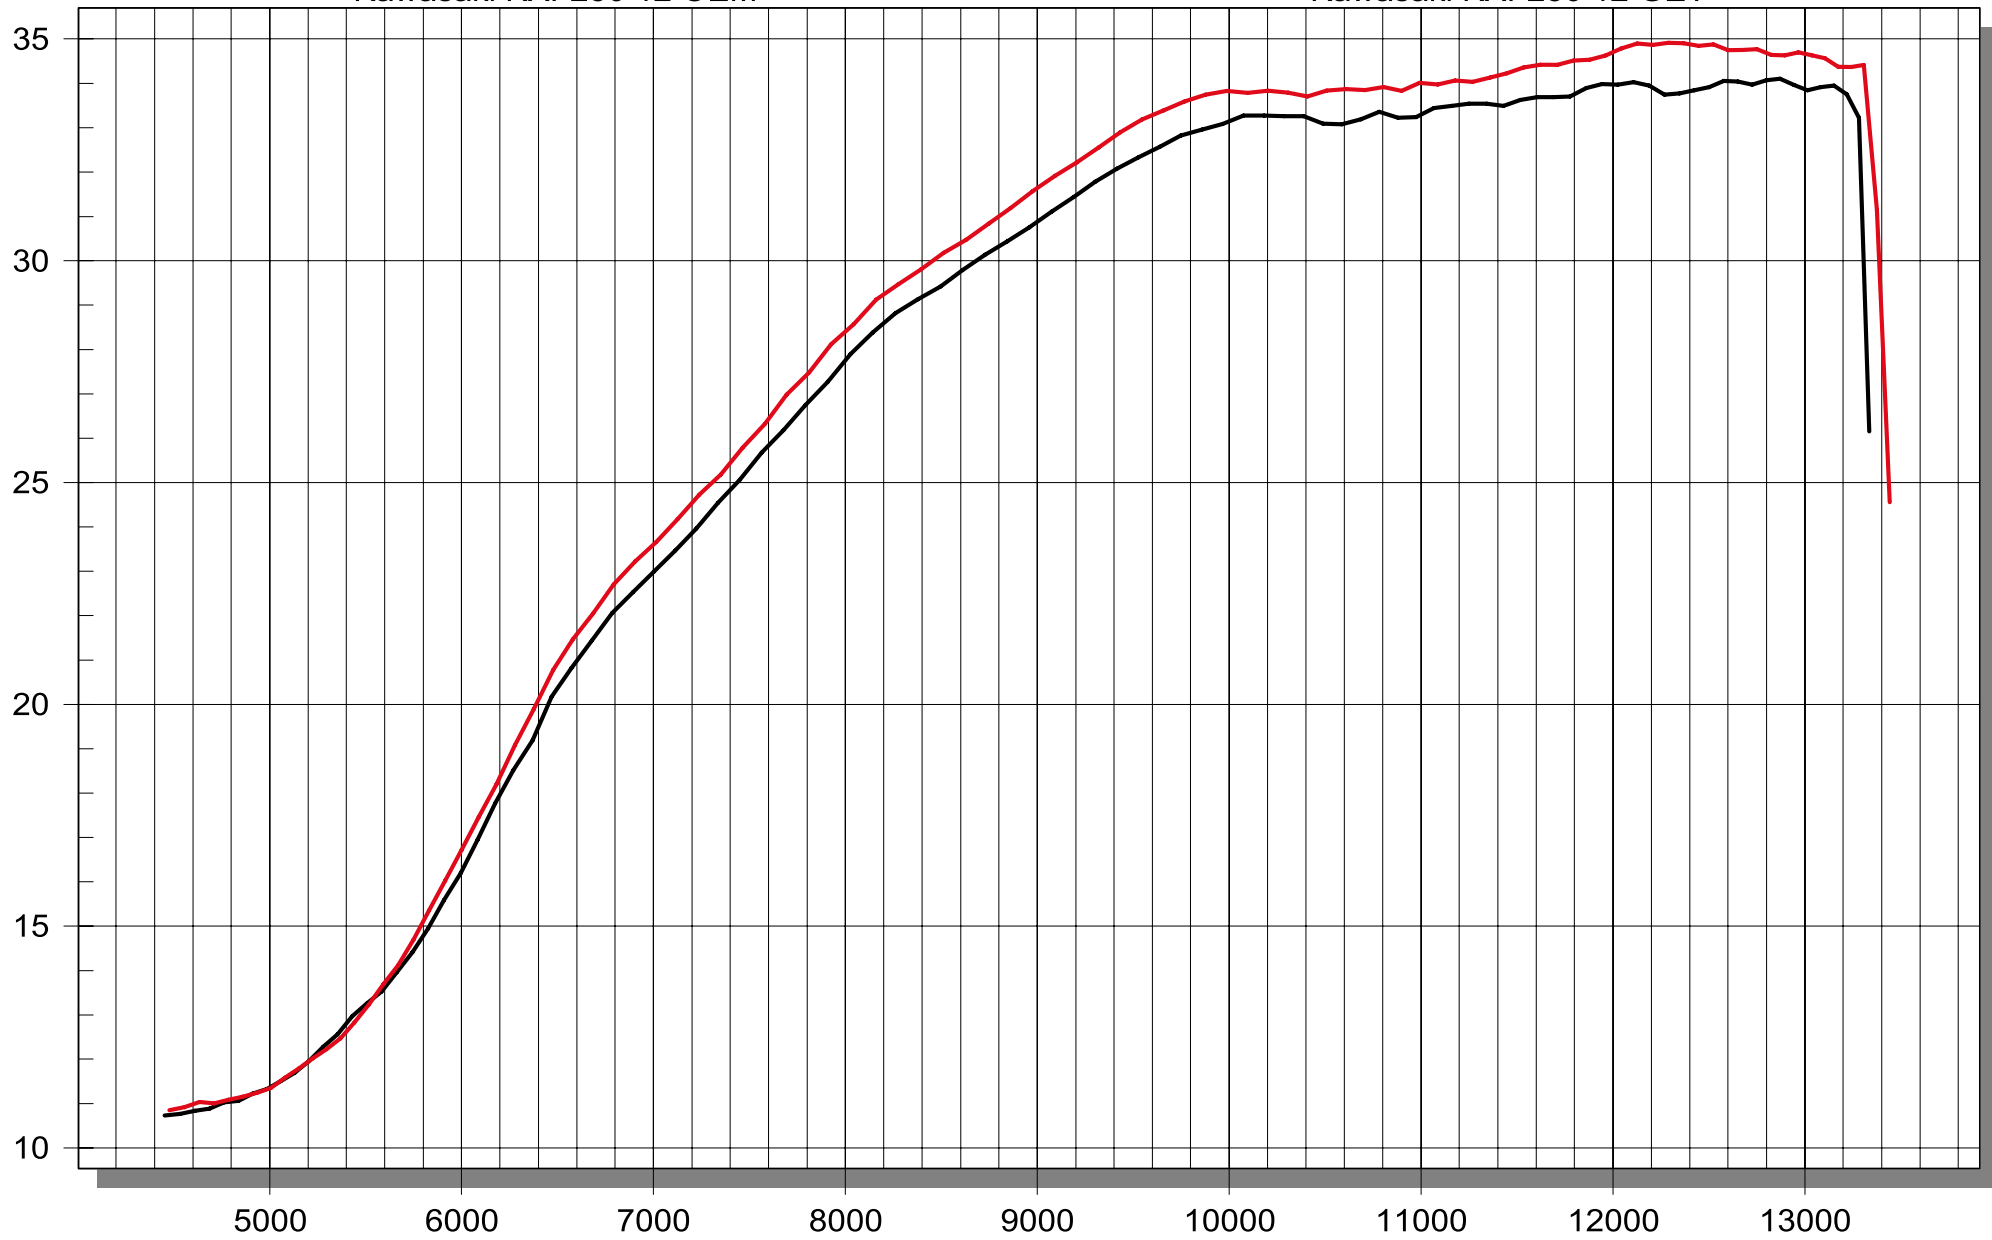

Kawasaki KXF250 12 OEM

Kawasaki KXF250 12 GET

Looking for dependable motorcycle performance chips and programmers?

Rely on GET for quality and long-lasting products.