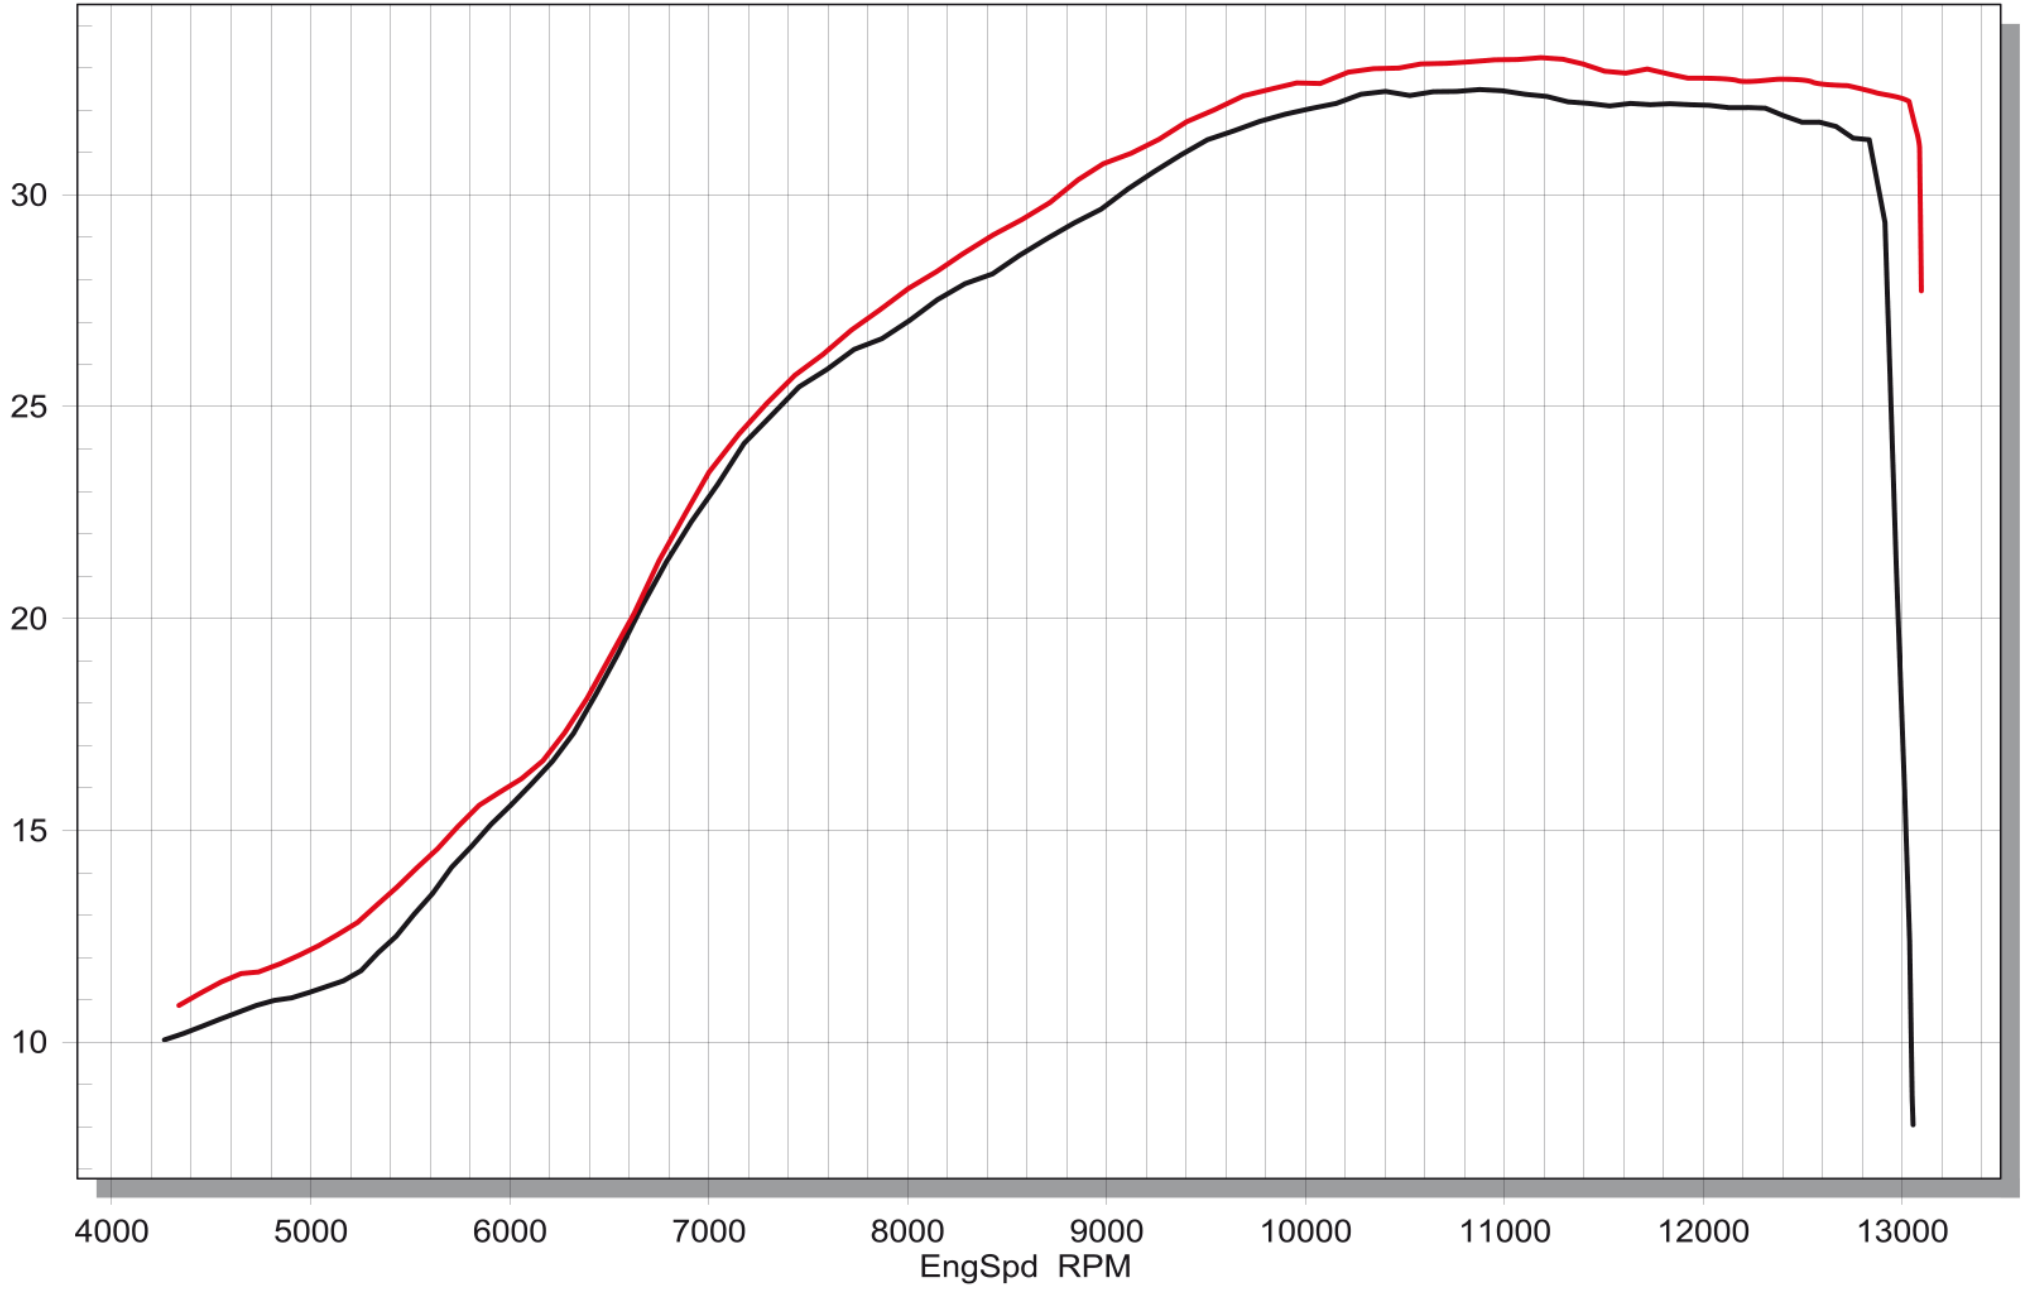

HONDA CRF250 12 OEM

HONDA CRF250 12 GET

Looking for dependable motorcycle performance chips and programmers?

Rely on GET for quality and long-lasting products.