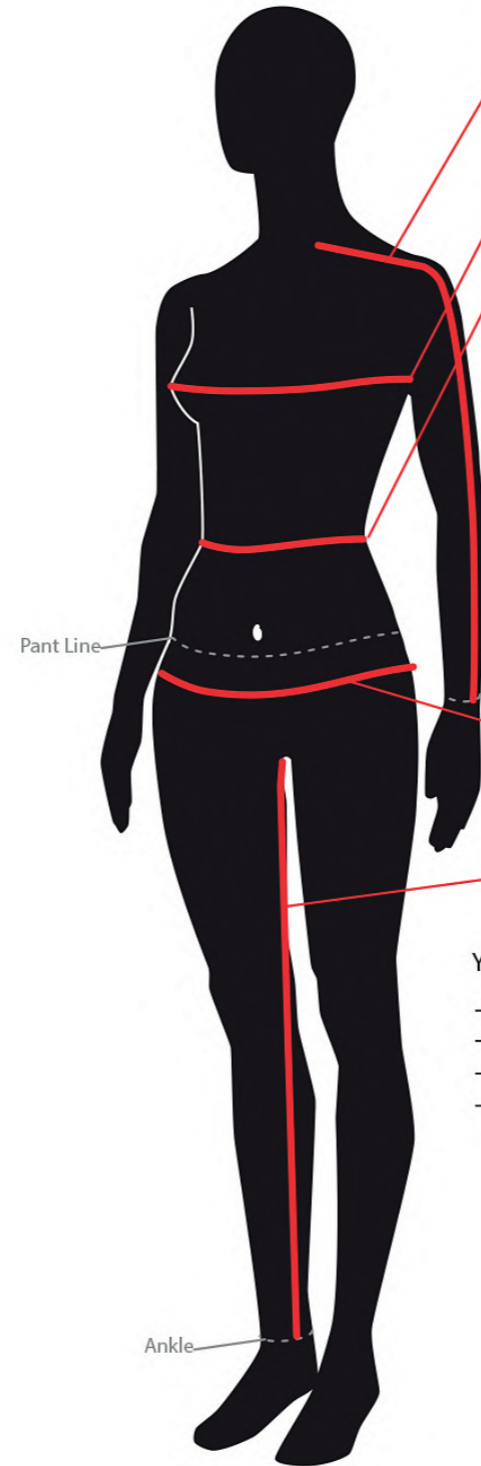

WOMEN'S ADULT AND YOUTH JERSEYS

Sleeve- Measure from the center of the spine at the base of the neck, around the shoulder, over the elbow and down to the wrist.

Bust- Measure around the fullest part of the bust.

Waist- Measure around the narrowest part of the waist.

YOUTH			ADULT			
SIZE	SLEEVE	CHEST	SIZE	SLEEVE	BUST	WAIST
YS	20"-21"	20"-22"	SM	29"	35"	25.5"-26.5"
YM	22"-23"	24"-26"	MD	30"	38"	27.5"-28.5"
YL	24"-26"	28"-30"	LG	31"	41"	30"-31.5"
			XL	32"	44"	33"-35"
			2X	33"	48"	37"

Youth sizing above is the same as men's youth sizing