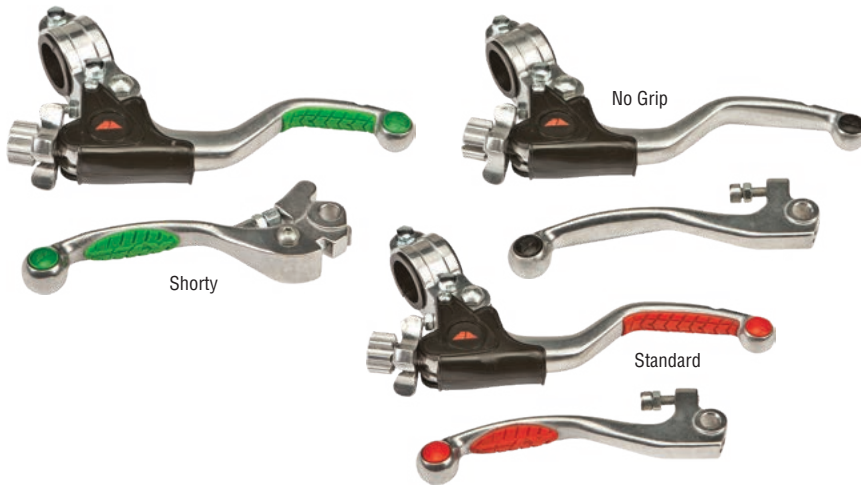

EASY PULL PRO KIT SHORTY/STANDARD

- New redesigned 2 hole system, medium easy pull, and light easy pull
- Helps avoid arm and hand fatigue
- 2 styles of levers, shorty 2 finger and standard size lever
- Easy to install, split perch design, nylon insert, to rotate upon impact
- Cable angle direction adjuster device, clutch cable easy star adjuster
- Black rubber boot, New lever design, wider and thicker aluminum blade
- Needle bearing in lever, grip contact area, Grip, available in all team colors
- Available with hot starter
- US PATENTED