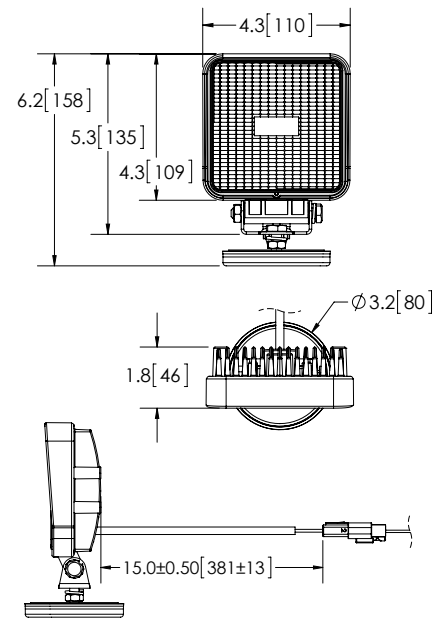

Models

PART NO.	VOLTAGE	AMPS	RAW LUMENS	EFFECTIVE LUMENS	TYPE	MOUNT
E92007	12-24	0.7	750	700	Flood	Permanent
E92007-MG	12-24	0.7	750	700	Flood	Magnet
E92007-HV	12-80	0.9	800	750	Flood	Permanent

Features and Benefits

- Five 3-watt LEDs
- 12-24 VDC
- Aluminum heatsink housing
- Acrylic lens
- Steel mounting bracket (permanent mount)
- High-voltage and magnet-mount options
- Cigarette plug with on/off switch (magnet version only)
- CE (excludes HV)
- Warranty: 2 years

E92007-MG is supplied with 15' cable and 15" pigtail connector

Beam Pattern