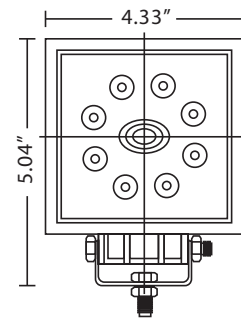

Features and Benefits

- Nine 3-watt LEDs
- 12-24 VDC
- Aluminum heatsink housing
- Acrylic lens
- Steel mounting bracket
- CE
- Warranty: 2 years