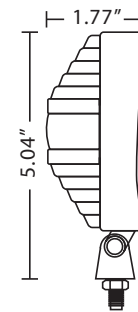

Features and Benefits

- Nine 3-watt LEDs
- 12-24 VDC
- Aluminum heatsink housing
- Acrylic lens
- Steel mounting bracket
- CE
- Warranty: 2 years