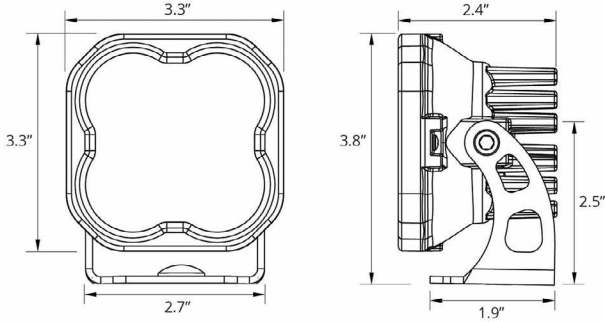

Output

Driving

Fog/Wide

Flood

Spot

Combo

A - lux at 10 meters
B - Distance (m) with 1 lux
C - Distance (m) with .25 lux

SS3 SPORT						SS3 PRO					
		A	B	C				A	B	C	
Lens Color/Optics	cd*	Illuminance (lx)	Distance (m)		SKU	cd*	Illuminance (lx)	Distance (m)		SKU	
White Driving	54,700	547	234	470	DD6120	66,500	665	258	520	DD6128	
White Flood	1,750	18	42	80	DD6121	3,100	31	56	110	DD6129	
White Fog	10,600	106	103	210	DD6122	11,900	119	109	220	DD6130	
White Spot	151,000	1510	389	780	DD6123	131,500	1315	363	730	DD6131	
White Combo	31,500	315	177	350	DD6479	35,100	351	187	370	DD6481	
Yellow Driving	53,500	535	231	460	DD6124	60,900	609	247	490	DD6132	
Yellow Flood	1,600	16	40	80	DD6125	2,850	29	53	110	DD6133	
Yellow Fog	9,050	91	95	190	DD6126	10,900	109	104	210	DD6134	
Yellow Spot	149,000	1490	386	770	DD6127	118,500	1185	344	690	DD6135	
Yellow Combo	28,100	281	168	340	DD6480	33,406	334	183	370	DD6482	
* PEAK BEAM INTENSITY						* PEAK BEAM INTENSITY					
Measured Output		Output Color				Measured Output		Output Color			
White	1,520 lumens	White	6000K White			White	3,000 lumens	White	6000K White		
Yellow	1,300 lumens	Yellow	3000K Yellow			Yellow	2,700 lumens	Yellow	3000K Yellow