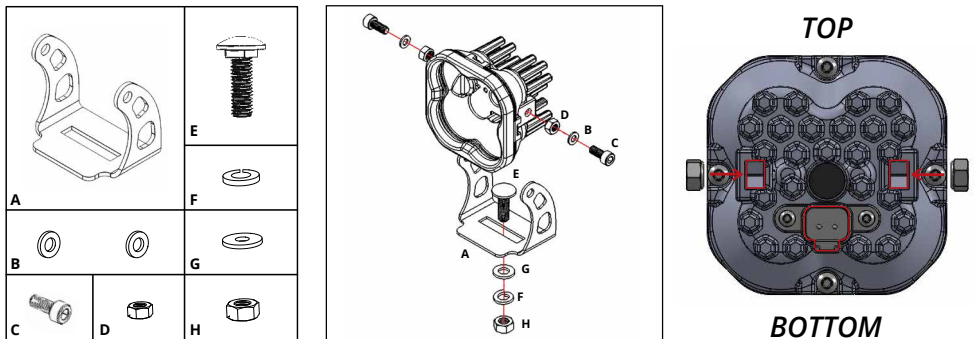

Kit Includes: One (1) or Two (2) 3" LED Pods, Deutsch-style wire pigtail, mounting bracket, and hardware

Features

- Advanced TIR (total internal reflection) optics
- High intensity LED chips
- Durable powdercoated aluminum construction
- Integrated Deutsch-style connector
- Pin fin heatsink design

Specifications

- Input Voltage: 9-16V
- Input Power: 14.5 watts (SS3 Sport)
  36 watts (SS3 Pro)
- Current Draw: 1.1 amps @ 14V (SS3 Sport)
  2.7 amps @ 14V (SS3 Pro)
- Operating Temperature: -40° to 185°F
- Weight: 2.5 lbs (single), 3.5 lbs (pair)

Wiring

Connect the red wire to positive supply, and black wire to negative or common ground.

Please note: This auxiliary lamp draws high current, and requires adequately-sized wiring for safe operation. If you are not using a Diode Dynamics wire harness, use wire sized 16 AWG or larger. Please be mindful of current ratings and wire size, especially if splitting power signals to multiple pods, or using switches. If you have any questions, please feel free to contact us for assistance.

Mounting

If you wish, you may use the included hardware to mount your pod. Fasteners are included. The most common mounting style is shown below. Stage Series Pods are also compatible with most standard mounting brackets on the market.