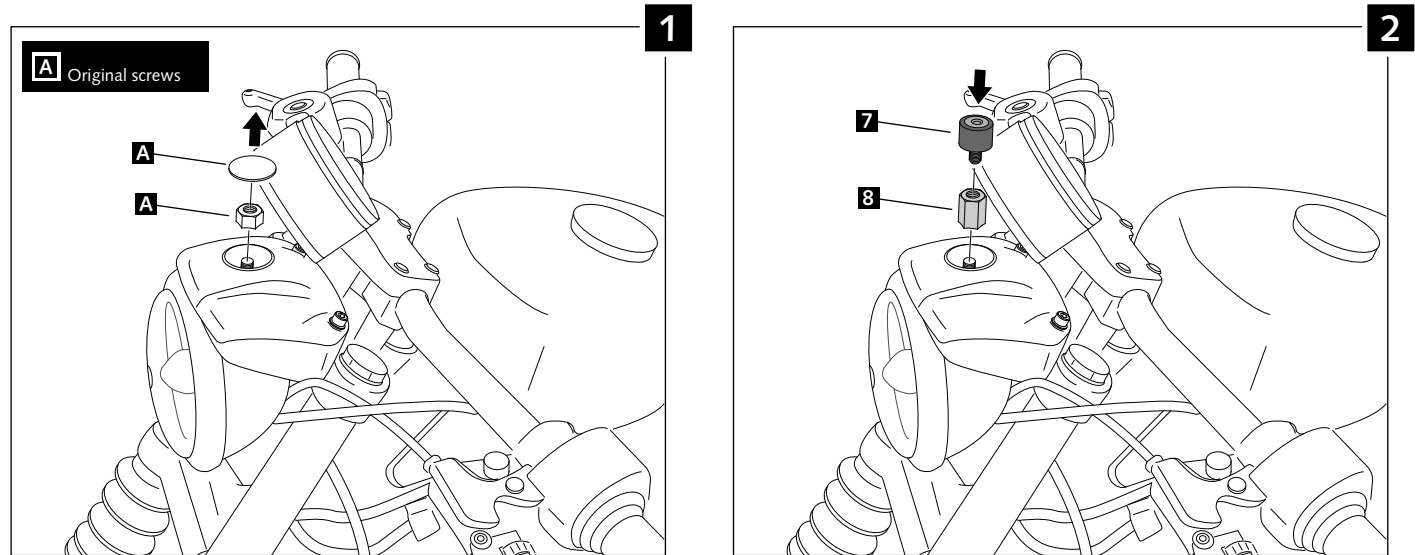

MOUNTING INSTRUCTIONS

SEMIFAIRING ANARCHY FOR

HARLEY DAVIDSON SPORTSTER

Ref.:
CUP001N/2N

MOUNTING INSTRUCTIONS

If you are not mechanical, please contact a specialist workshop. MOTOACCES no responsibility for damage caused by incorrect assembly of the product.

ID.	DESCRIPTION	QTY.
1	CUPULINO	1
2	SUPPORT CUPULINO (BLACK)	1
3	M6x10 DIN1001 SCREW	4
4	DIN912 WHITWORHT SCREW 5/16 x 38	2
5	M8 DIN125A WASHER	2
6	SPACER Length 12	2
7	SILENTBLOCK	1
8	SPECIAL NUT Length 32	1

MOUNTING INSTRUCTIONS

SEMIFAIRING ANARCHY FOR

HARLEY DAVIDSON SPORTSTER

Ref.:
CUP001N/2N