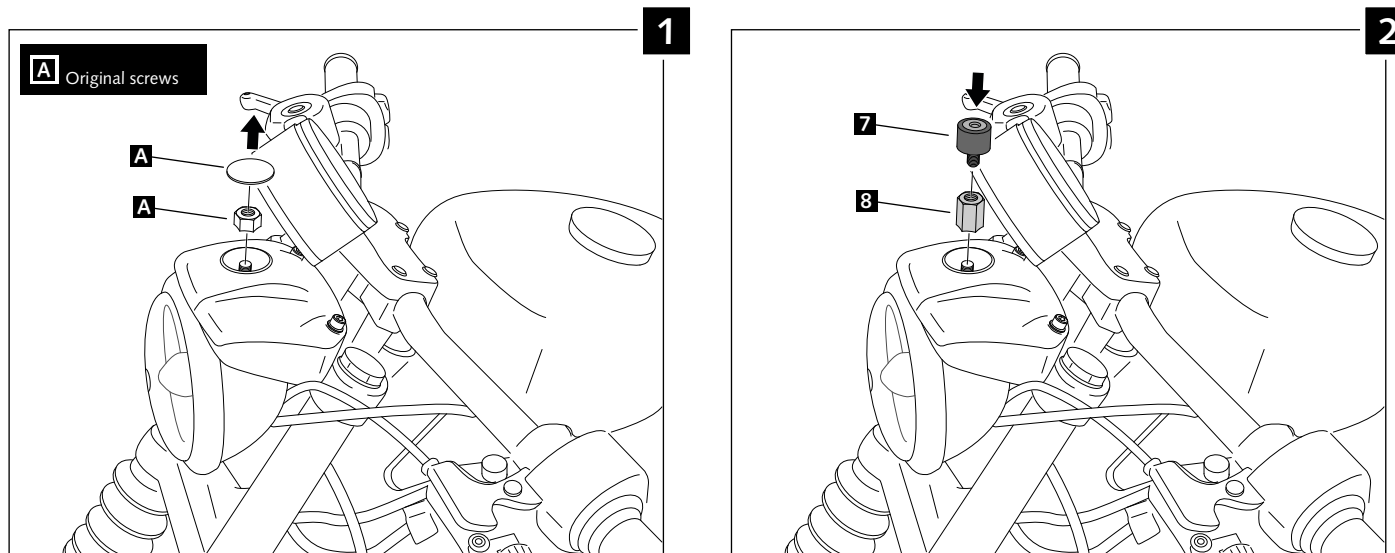

### MOUNTING INSTRUCTIONS

If you are not mechanical, please contact a specialist workshop. MOTOACCES no responsibility for damage caused by incorrect assembly of the product.

ID.	DESCRIPTION	QTY.
1	CUPULINO	1
2	SUPPORT CUPULINO (BLACK)	1
3	M6x10 DIN1001 SCREW	4
4	DIN912 WHITWORHT SCREW 5/16 x 38	2
5	M8 DIN125A WASHER	2
6	SPACER Length 12	2
7	SILENTBLOCK	1
8	SPECIAL NUT Length 32	1