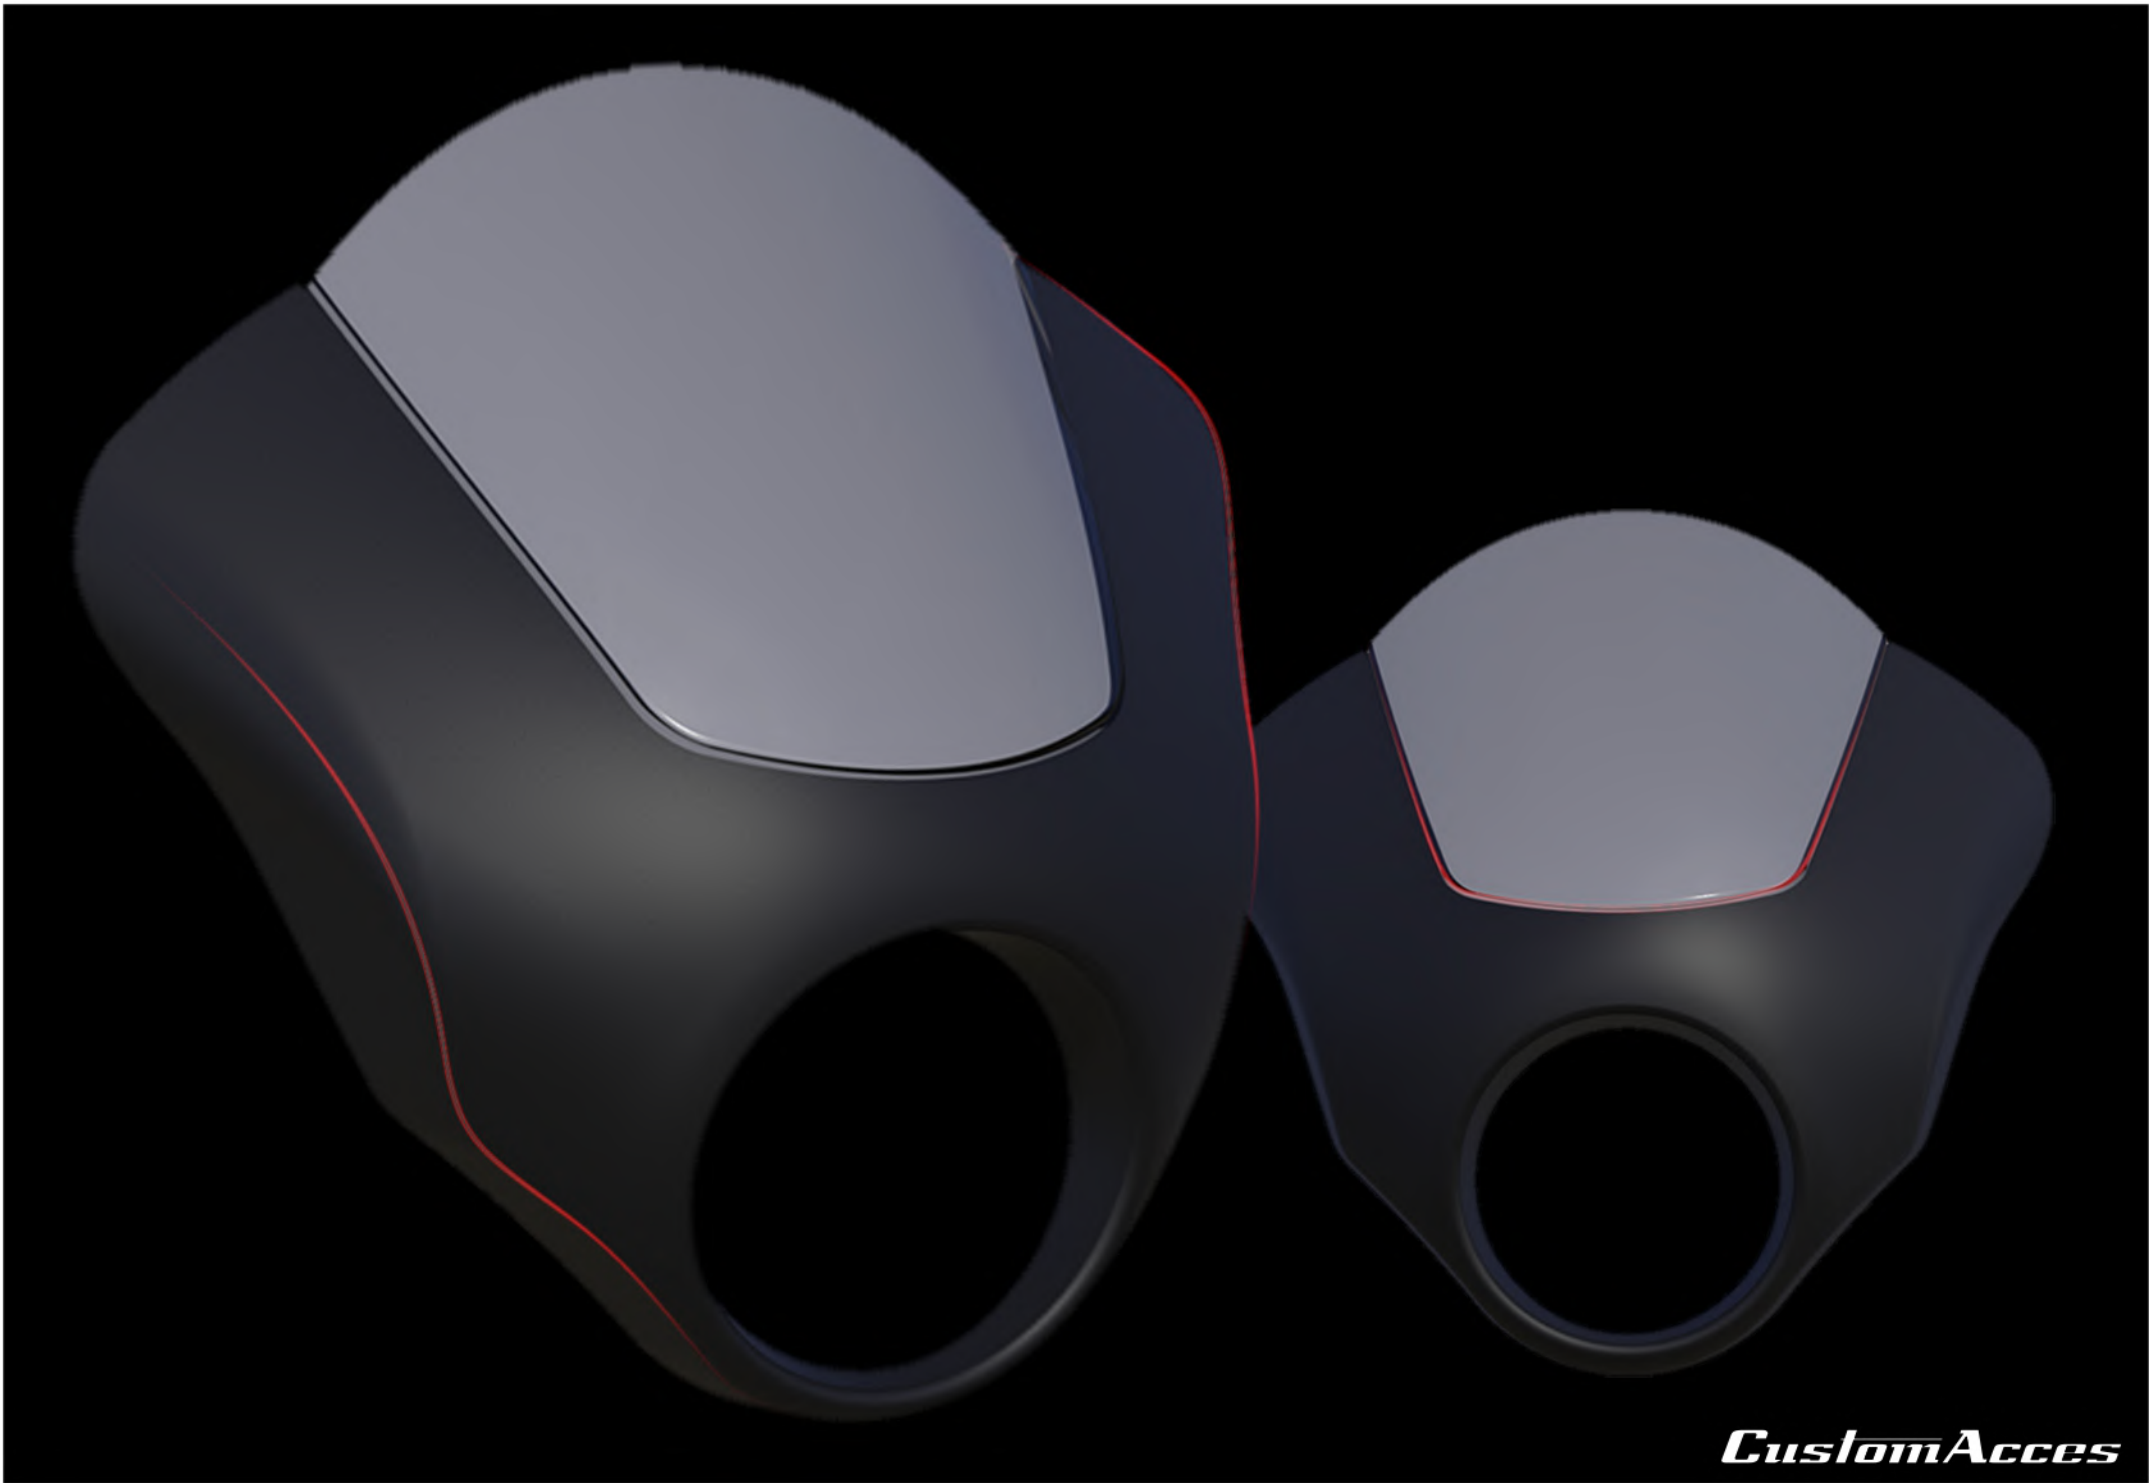

*2017 -*

REF: CUP0011

*YAMAHA XV950R BOLT*

*2017 -*

REF: CUP0013

*KAWASAKI VULCAN S*

*2015 -*

REF: CUP0012

*CustomAcces*

*CustomAcces*

*CustomAcces*

*THE DARK NIGHT IS A TWO-PIECE KIT, THE SEMI-FAIRING IS  
MADE OUT OF 4MM ABS AND 3MM ACRYLIC SCREEN*

*CustomAcces*

*THIS SEMI-FAIRING IS A CLASSIC IN THE CUSTOM MOTORCYCLE  
WORLD. THEREFORE CUSCOMACCESS WANTED TO  
PAY TRIBUTE TO THIS ICONIC ACCESSORY*