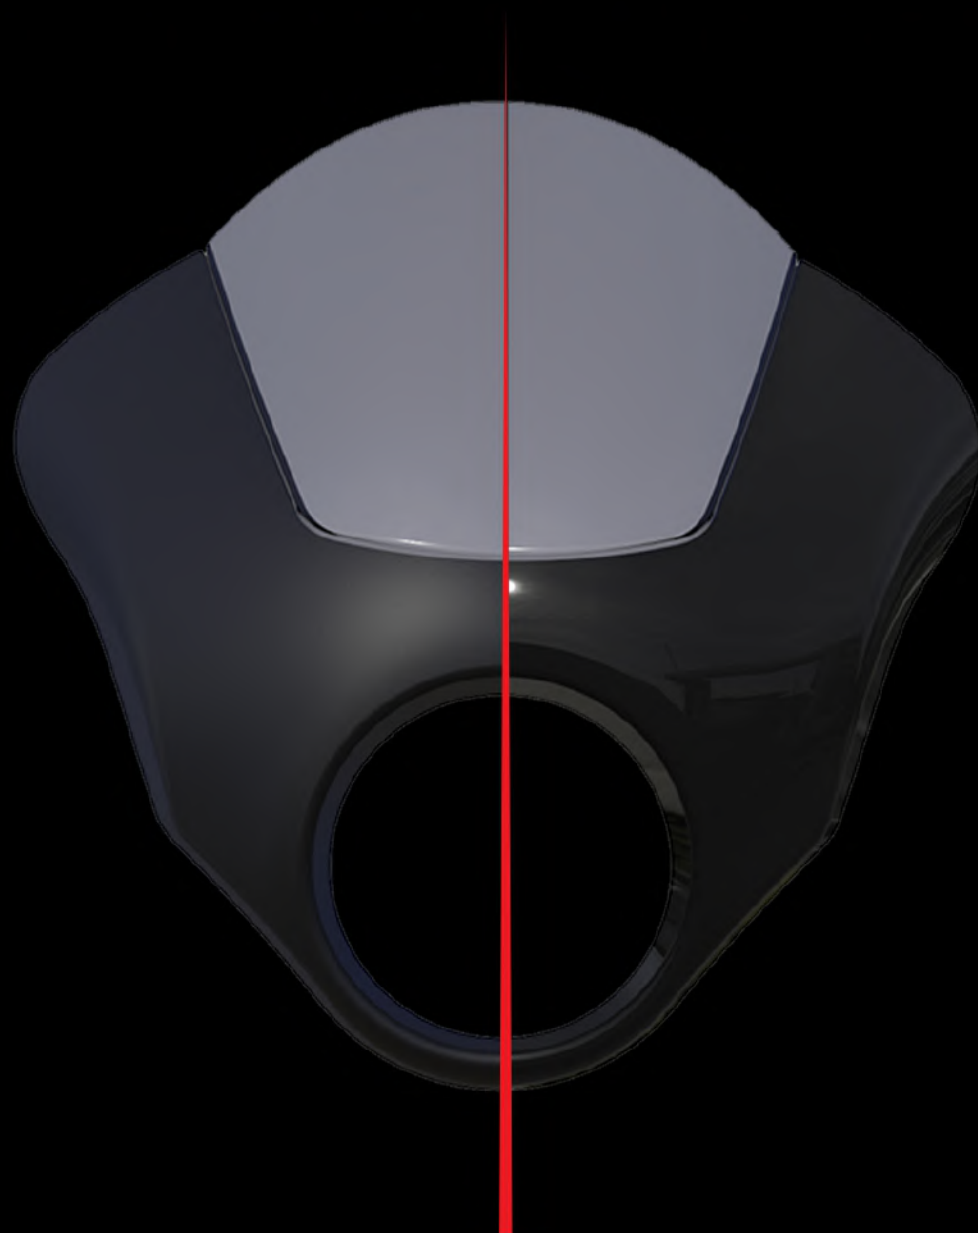

***CHOOSE THE MATERIAL THAT BEST
SUITS YOUR MOTORCYCLE***

ROUGH BLACK

SHINY BLACK

CustomAcces