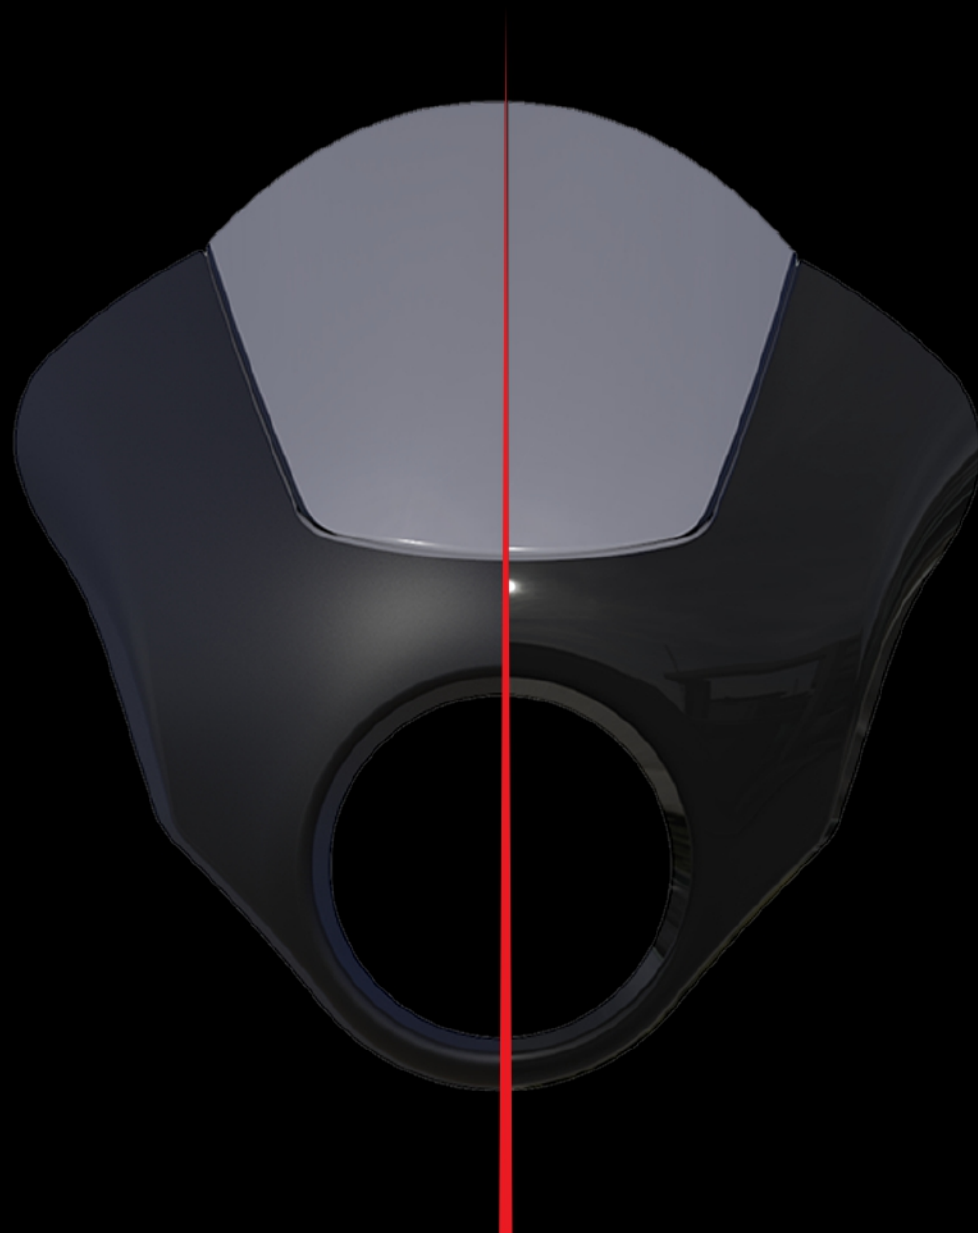

***CHOOSE THE MATERIAL THAT BEST
SUITS YOUR MOTORCYCLE***

ROUGH BLACK

SHINY BLACK

CustomAcces