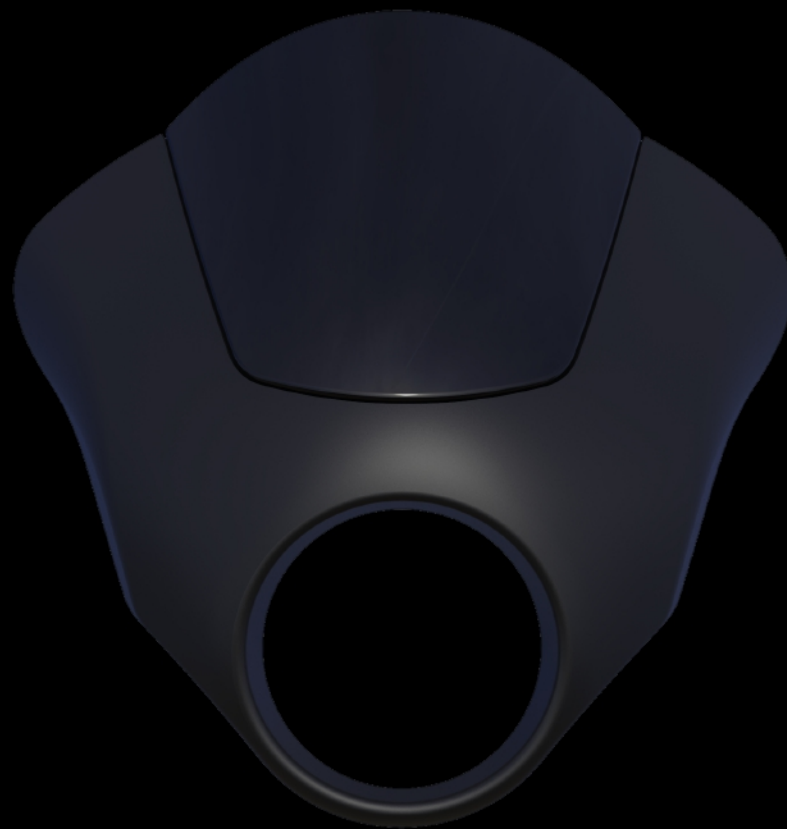

***CUSTOMIZE YOUR SEMI FAIRING
CHOOSING THE COLOUR OF YOUR WINDSHIELD***

DARK SMOKE