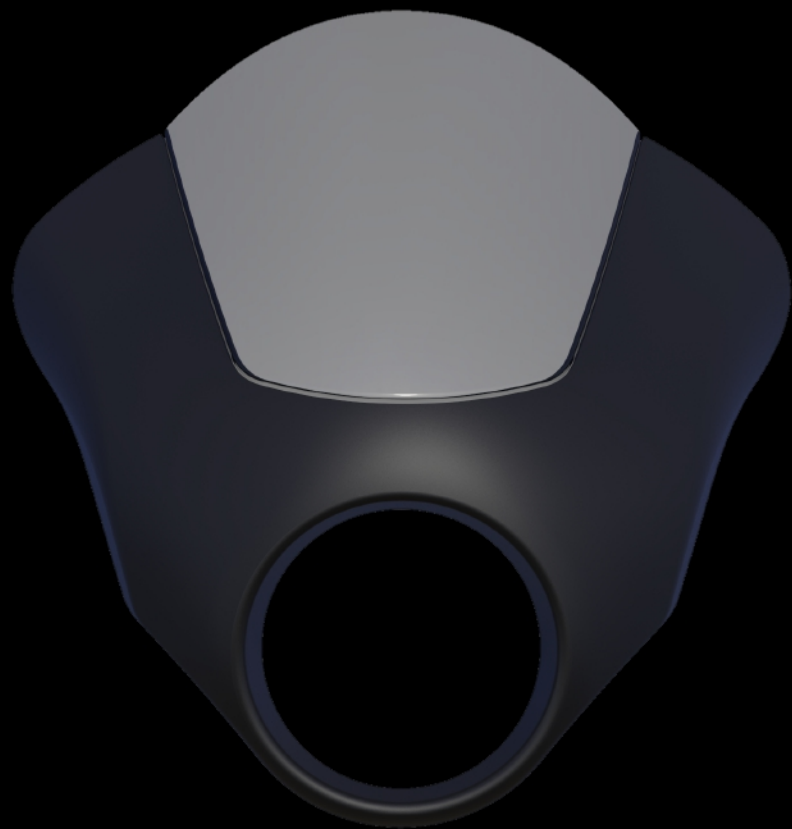

***CUSTOMIZE YOUR SEMI FAIRING
CHOOSING THE COLOUR OF YOUR WINDSHIELD***

SMOKE