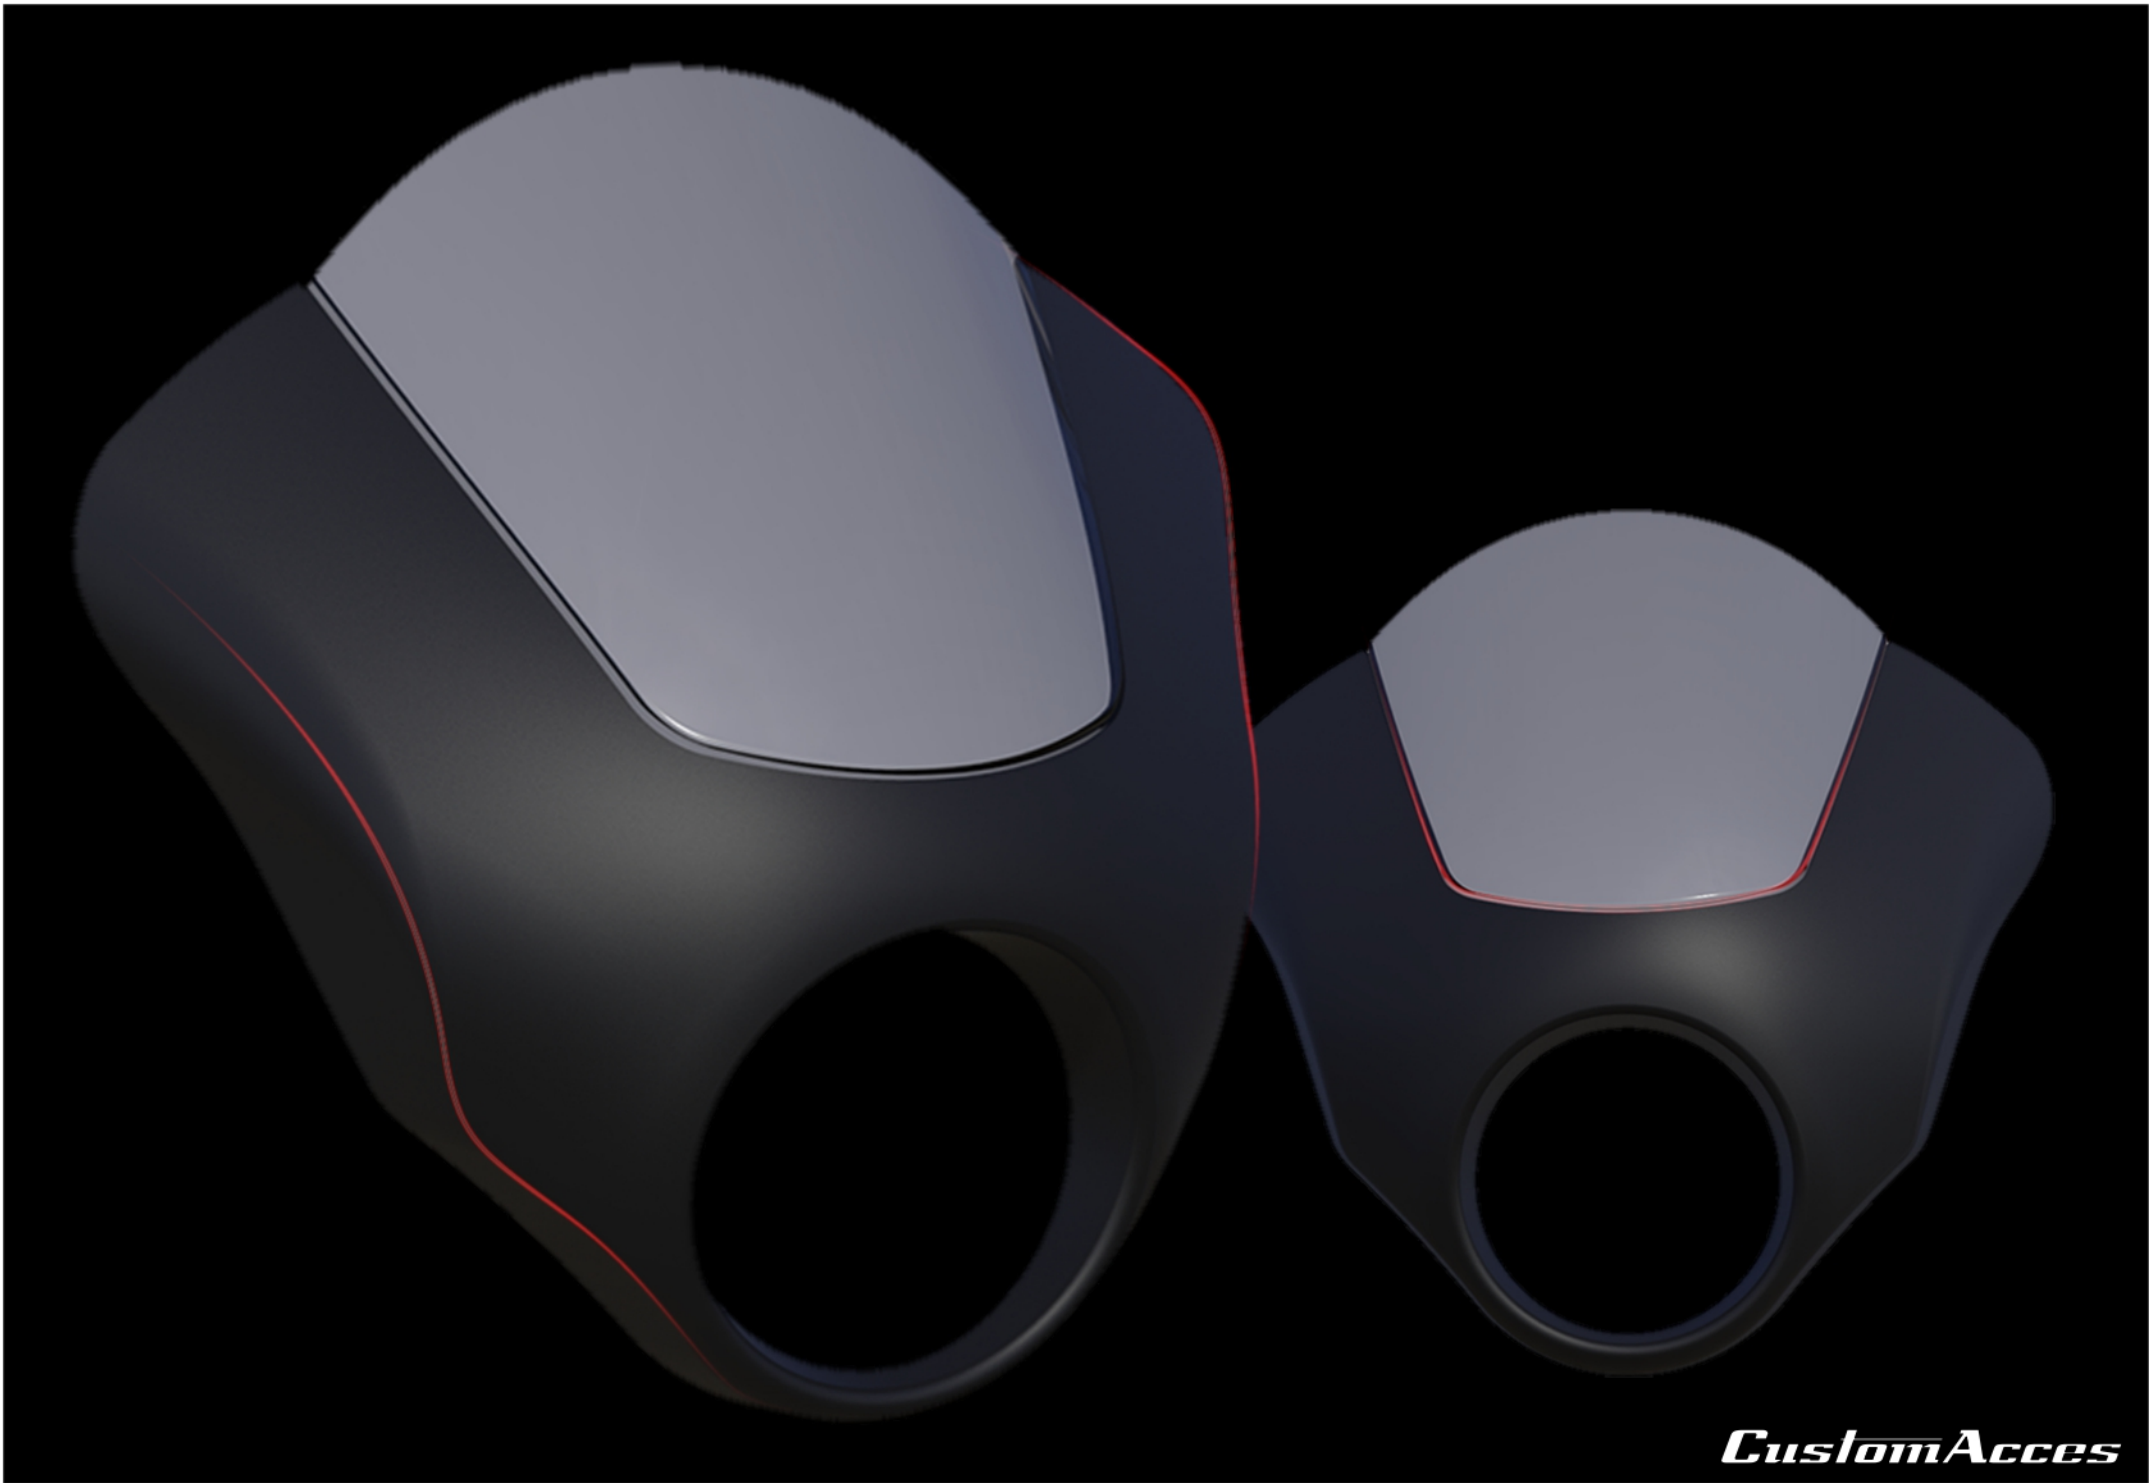

2017 -

REF: CUP0011

YAMAHA XV950R BOLT

2017 -

REF: CUP0013

KAWASAKI VULCAN S

2015 -

REF: CUP0012

CustomAcces

CustomAcces

CustomAcces

*THE DARK NIGHT IS A TWO-PIECE KIT, THE SEMI-FAIRING IS
MADE OUT OF 4MM ABS AND 3MM ACRYLIC SCREEN*

CustomAcces

*THIS SEMI-FAIRING IS A CLASSIC IN THE CUSTOM MOTORCYCLE
WORLD. THEREFORE CUSCOMACCESS WANTED TO
PAY TRIBUTE TO THIS ICONIC ACCESSORY*

CustomAcces

*THE DARK NIGHT MATCHES THE MOST COMPLEX SHAPES
AND ALWAYS ACCORDING TO YOU MOTORCYCLE'S LINES*

CustomAcces

*CUSTOMACCESS GUARANTEES AN ACCESSORY
THAT CUSTOMIZES TO YOUR TASTE*

*WETHER IT IT BY CHANGING THE COLOR OF
YOUR SCREEN, OR THE COLOR OF
THE SEMI-FAIRING*