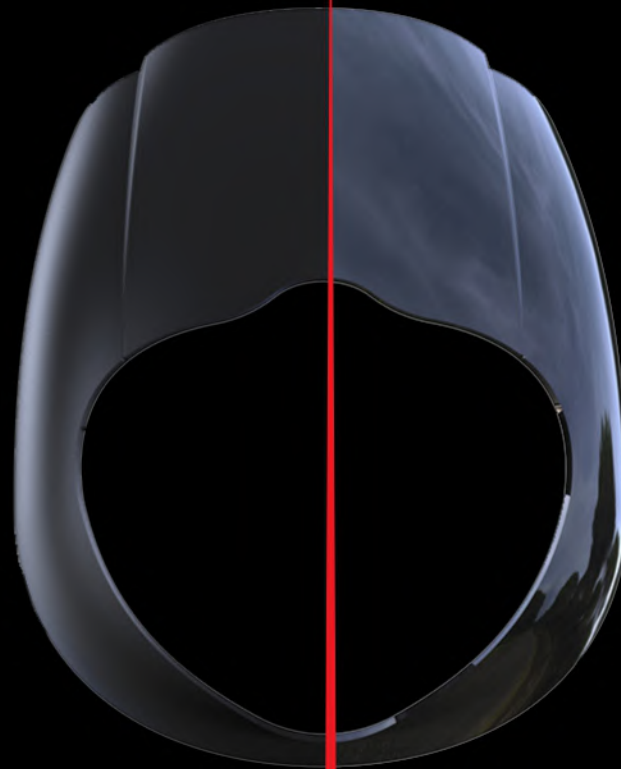

*SEMI FAIRING*  
***A N A R C H Y***  
*CUSTOM MOTORCYCLES*

***KAWASAKI VULCAN S***  
***2015 -***

REF: CUP0009Z

PERFECT  
ADAPTATION

SIMPLE FORM

*CustomAcces*

*THE ANARCHY IS A SMALL PART THAT IS MADE OUT  
OF IMPACT RESISTANT 4MM ABS*

*CustomAcces*

*FROM CUSTOMACCES WE WANTED TO DESIGN  
A RELATIVELY PART THAT CAN INFER A LOT  
OF PERSONALITY TO YOUR BIKE WHILE  
MAINTAINING IT'S ESSENCE*

*IT'S AVAILIABLE IN MATE BLACK AND SHINY  
FINISHINGS, PERFECT FOR PURIST RIDERS  
WHO WANT AN EXCLUSIVE ACCESSORY  
FOR THEIR BIKE*

*CustomAcces*

*THE ANARCHY HAS A ROUNDED SHAPE THAT PROTECTS  
THE FRONTAL PART OF THE BIKE FROM  
DIRT OR SMALL IMPACTS*

*CustomAcces*

*ITS MINIMALIST DESIGN MAKES IT A VERY UNIVERSAL FITTING PART  
THAT CAN EASILY BE FITTED ON LOTS OF MODELS*

*CustomAcces*

*A N A R C H Y*

*CustomAcces*

***CHOOSE THE MATERIAL THAT BEST  
SUITS YOUR MOTORCYCLE***

***ROUGH BLACK***

***SHINY BLACK***

***CustomAcces***

*KAWASAKI VULCAN S*