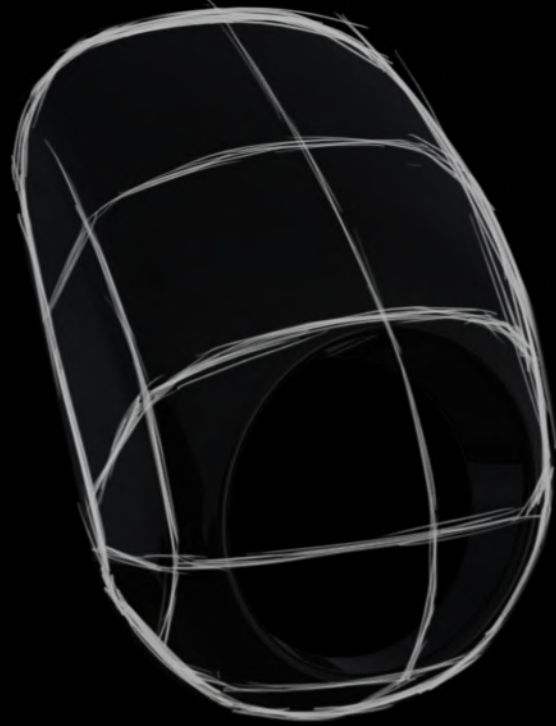

*SEMI FAIRING*  
***A N A R C H Y***  
*CUSTOM MOTORCYCLES*

***KAWASAKI VULCAN S***  
***2015 -***

REF: CUP0009Z

PERFECT  
ADAPTATION

SIMPLE FORM

*CustomAcces*

*THE ANARCHY IS A SMALL PART THAT IS MADE OUT  
OF IMPACT RESISTANT 4MM ABS*

*CustomAcces*

*FROM CUSTOMACCES WE WANTED TO DESIGN  
A RELATIVELY PART THAT CAN INFER A LOT  
OF PERSONALITY TO YOUR BIKE WHILE  
MAINTAINING IT'S ESSENCE*

*IT'S AVAILIABLE IN MATE BLACK AND SHINY  
FINISHINGS, PERFECT FOR PURIST RIDERS  
WHO WANT AN EXCLUSIVE ACCESSORY  
FOR THEIR BIKE*

*CustomAcces*

*THE ANARCHY HAS A ROUNDED SHAPE THAT PROTECTS  
THE FRONTAL PART OF THE BIKE FROM  
DIRT OR SMALL IMPACTS*

*CustomAcces*

*ITS MINIMALIST DESIGN MAKES IT A VERY UNIVERSAL FITTING PART  
THAT CAN EASILY BE FITTED ON LOTS OF MODELS*