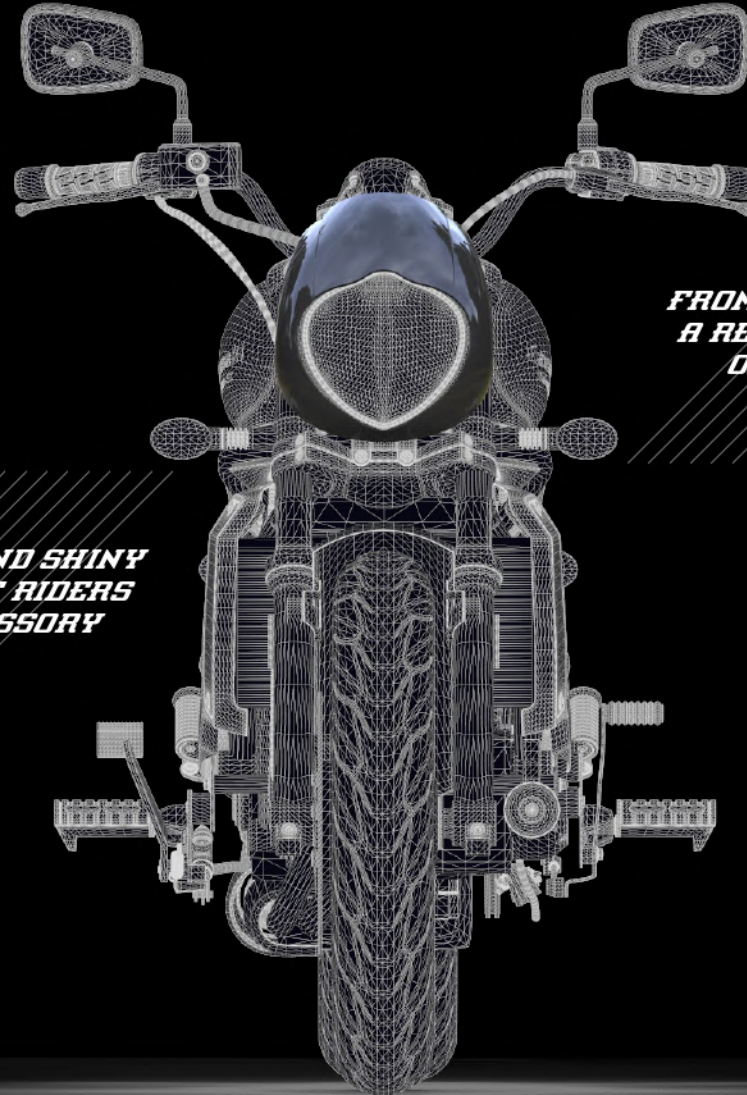

*SEMI FAIRING*  
***A N A R C H Y***  
*CUSTOM MOTORCYCLES*

***KAWASAKI VULCAN S***  
***2015 -***

REF: CUP0009Z

PERFECT  
ADAPTATION

SIMPLE FORM

*CustomAcces*

*THE ANARCHY IS A SMALL PART THAT IS MADE OUT  
OF IMPACT RESISTANT 4MM ABS*

*CustomAcces*

*FROM CUSTOMACCES WE WANTED TO DESIGN  
A RELATIVELY PART THAT CAN INFER A LOT  
OF PERSONALITY TO YOUR BIKE WHILE  
MAINTAINING IT'S ESSENCE*

*IT'S AVAILIABLE IN MATE BLACK AND SHINY  
FINISHINGS, PERFECT FOR PURIST RIDERS  
WHO WANT AN EXCLUSIVE ACCESSORY  
FOR THEIR BIKE*

*CustomAcces*

*THE ANARCHY HAS A ROUNDED SHAPE THAT PROTECTS  
THE FRONTAL PART OF THE BIKE FROM  
DIRT OR SMALL IMPACTS*

*CustomAcces*

*ITS MINIMALIST DESIGN MAKES IT A VERY UNIVERSAL FITTING PART  
THAT CAN EASILY BE FITTED ON LOTS OF MODELS*