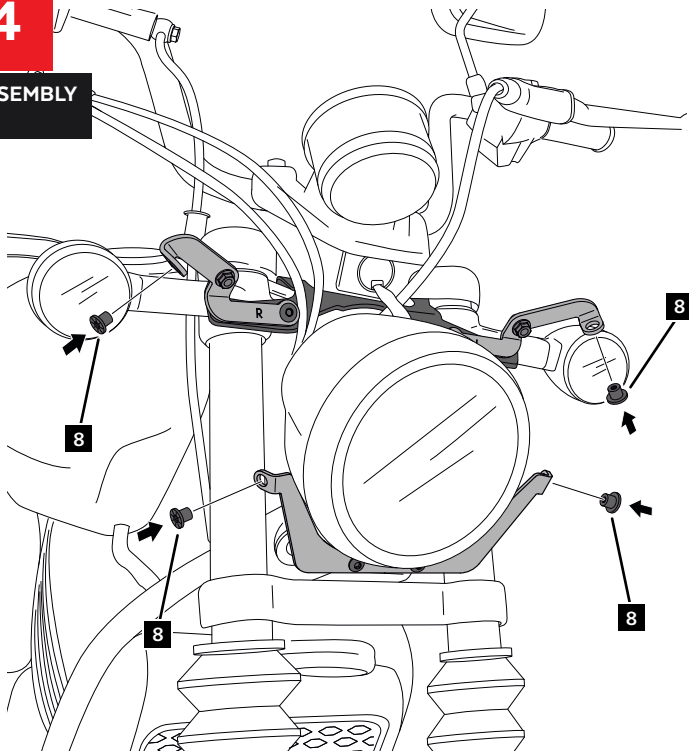

CustomAcces

HARLEY DAVIDSON STREET 750 '14-

4

ASSEMBLY