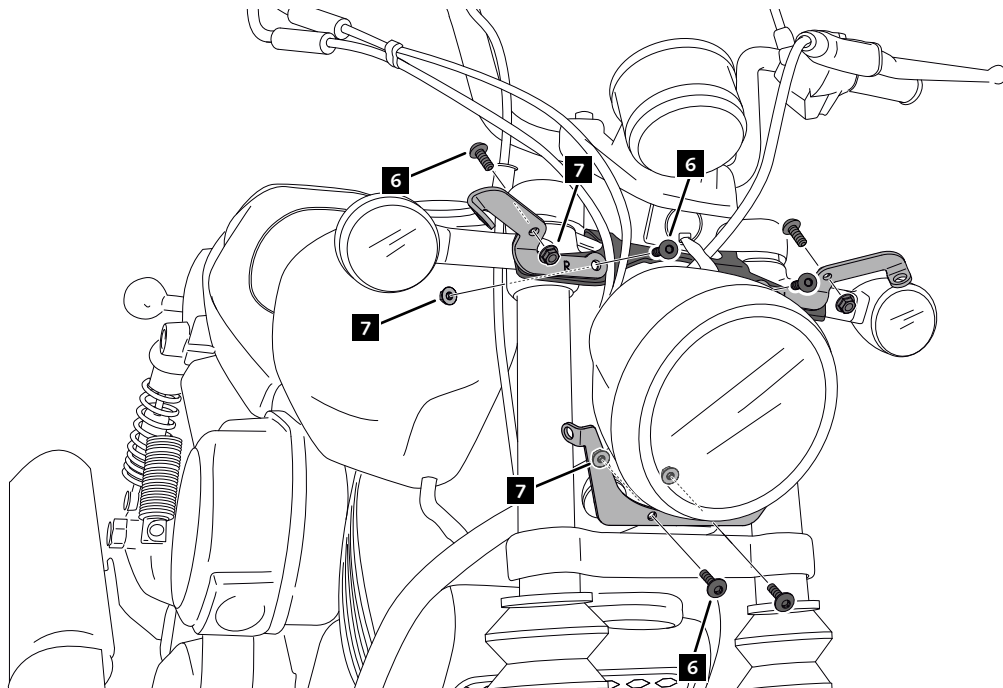

CustomAcces

HARLEY DAVIDSON STREET 750 '14-

1

DISASSEMBLY

A Original components

2

ASSEMBLY

3

ASSEMBLY