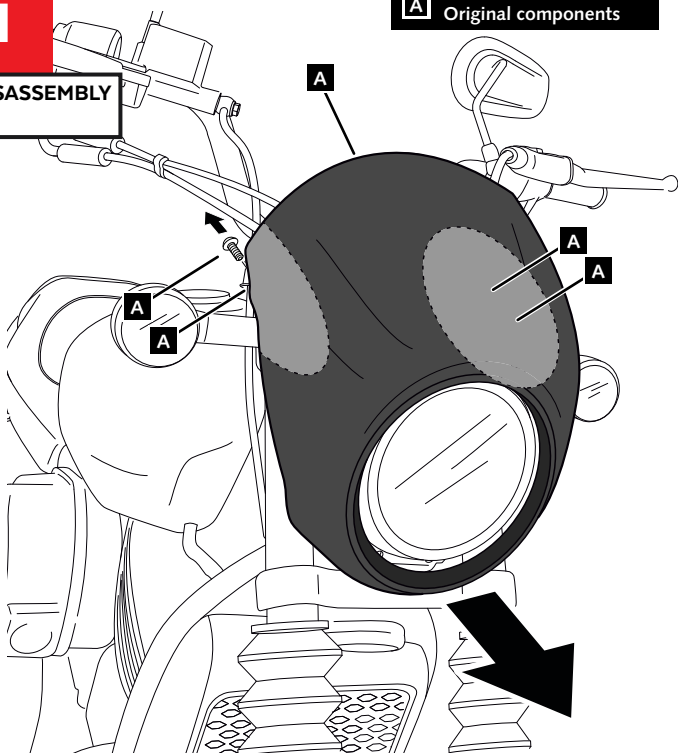

CustomAcces

HARLEY DAVIDSON STREET 750 '14-

1

DISASSEMBLY

A Original components