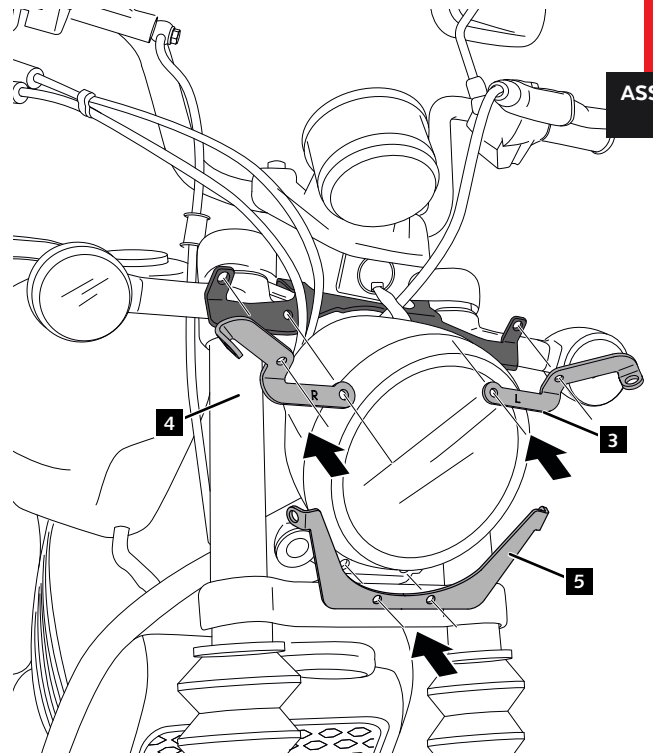

CustomAcces

HARLEY DAVIDSON STREET 750 '14-

1

DISASSEMBLY

A Original components

2

ASSEMBLY

3

ASSEMBLY