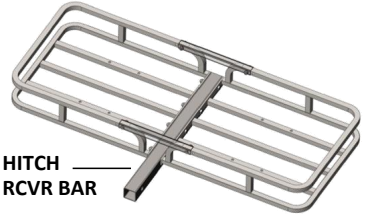

HITCH RCVR BAR

HITCH MOUNT CARRIER
48" x 20" x 4"
500 lbs LOAD CAPACITY

REMOVE HITCH MOUNT RCVR BAR
CONNECT FRAMES AND ADD
ROOF-TOP MOUNTING BRACKETS