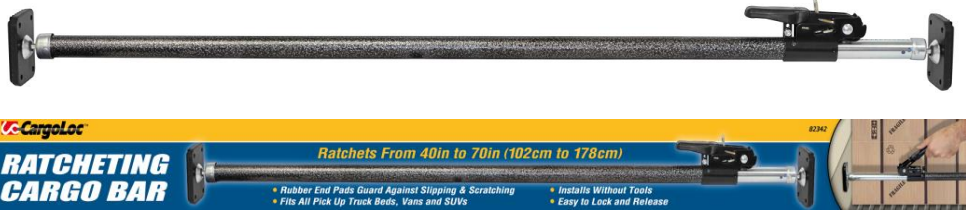

82342

MODEL	UPC 0-35794-	DESCRIPTION / SPEC	PKG	SHIP	CASE	WT	CUBE
EMERGENCY TOW / RECOVERY STRAPS / ROPE							
82493	82493-8	2" x 15' x 10,000lbs - Tow Strap, Hooks	Sleeve	3	3	9.00	0.25
82494	82494-5	2" x 20' x 10,000lbs - Tow Strap, Hooks	Sleeve	3	3	9.50	0.25
82497	82497-6	2" x 20' x 17,000lbs - Recovery Strap, Loops	Sleeve	3	3	10.50	0.30
82492	82492-1	5/8" x 13' x 6,000lbs - Tow Rope, Hooks	Sleeve	4	16	41.40	2.52
ANCHORS, TRUCK HARDWARE, CARGO BAR							
82485	82485-3	2 Pc. Premium Anchors, Chrome	Clam	3	12	16.54	1.43
82489	82489-1	2 Pc. Ring Anchors, 1,200lbs (24 / Display)	Bulk	24	96	26.00	0.62
82342	82342-9	Ratcheting Cargo Bar, 40" to 70"	Box	6	6	33.00	1.64
CARGO NETS							
84065	84065-5	48" to 60" x 12" Storage Net	Box	2	8	5.45	0.69
84067	84067-9	78" x 55" Adjustable Truck Net	Box	2	8	18.35	1.99
84060	84060-0	15" x 15" x 6 Hooks - Motorcycle / ATV Net	Bag	4	24	13.10	1.42
84061	84061-7	Bed Bungee Kit - Adjustable	Blister	4	4	5.00	0.47
84063	84063-1	46" x 34" x 16 Hooks - Rooftop Basket Net	Box	2	8	10.50	0.97
84062	84062-4	60" x 78" x 24 Hooks - Pick-Ups, Crimp Covers	Clam	2	8	33.88	3.54
62374	62374-6	40" x 50" x 16 Hooks - Car Roof Racks	Clam	16	16	25.10	3.83
62376	62376-0	72" x 96" x 32 Hooks - Full Size Trucks	Clam	10	10	41.59	3.60