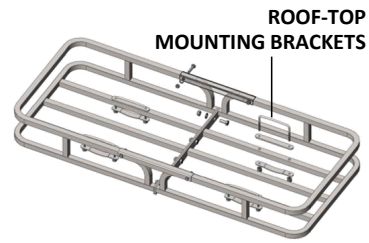

CONVERTS TO

2IN1

HITCH RCVR BAR

HITCH MOUNT CARRIER
48" x 20" x 4"
500 lbs LOAD CAPACITY

REMOVE HITCH MOUNT RCVR BAR
CONNECT FRAMES AND ADD
ROOF-TOP MOUNTING BRACKETS

ROOF-TOP MOUNTING BRACKETS

ROOF-TOP BASKET
46" x 20" x 4"
150 lbs LOAD CAPACITY