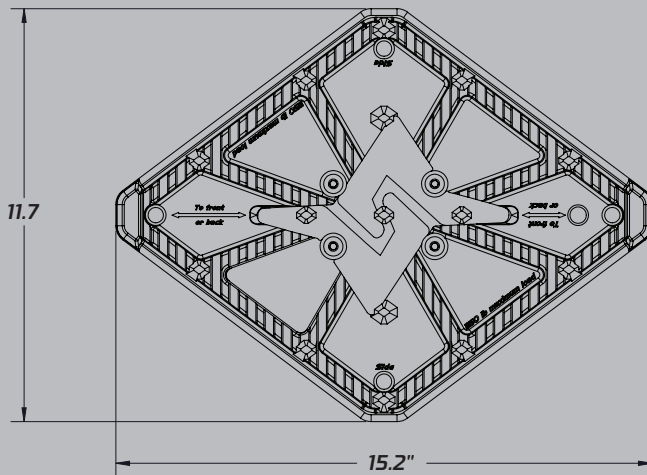

NEW PRODUCT RELEASE

FEEL THE FREEDOM!

GREAT FOR GARAGE FLOORS!

PRODUCT DIMENSIONS:  
Includes 1 - 15.2"(w) X 7.135" (h)  
rear wheel caster

### MAXIMUM PROTECTION FOR LOADING YOUR SNOWMOBILE!

- Pair with Sled Wheels for unmatched mobility
- Innovative design provides easy mobility for all sleds
- Integrated knobs allow track to engage and interlock with plate
- Increased caster size allows for easier movement
- Included legs help stabilize plate & allow for easier placement
- Durable over-molded polyurethane wheel for long-lasting quality