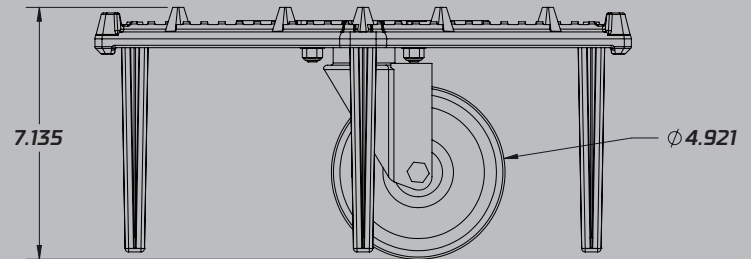

NEW PRODUCT RELEASE

FEEL THE FREEDOM!

GREAT FOR GARAGE FLOORS!

PRODUCT DIMENSIONS:  
Includes 1 - 15.2"(w) X 7.135" (h)  
rear wheel caster

### MAXIMUM PROTECTION FOR LOADING YOUR SNOWMOBILE!

- Pair with Sled Wheels for unmatched mobility
- Innovative design provides easy mobility for all sleds
- Integrated knobs allow track to engage and interlock with plate
- Increased caster size allows for easier movement
- Included legs help stabilize plate & allow for easier placement
- Durable over-molded polyurethane wheel for long-lasting quality