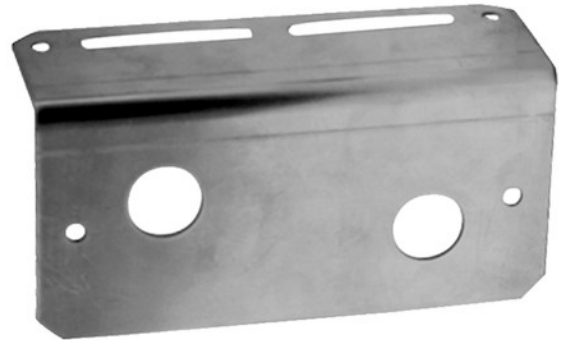

Aluminum Mounting Bracket For 4.875 Inch Rectangular Surface Mount Strobe Light

Buyers Part Number: 8891007

Aluminum Mounting Bracket For 4.875 Inch Rectangular Surface Mount Strobe Light

Specifications

Flat or "L" Bracket	L	For Use With	Surface Mount Strobes
Height	2.58"	Length	1.81"
Material	Aluminum	Mount Position	Vertical
Width	5.31"	Shipping Weight	0.163 lb