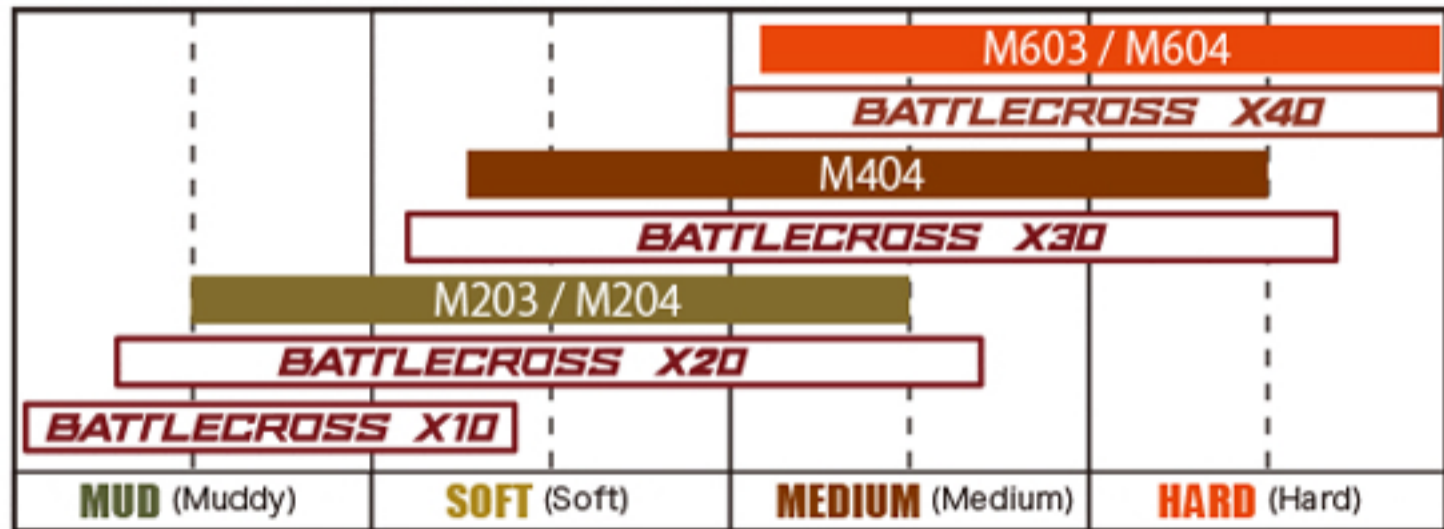

■ MOTOCROSS (Front / Rear)

When it comes to quality motorcycle wheels & tires, Bridgestone is the brand you can depend on.