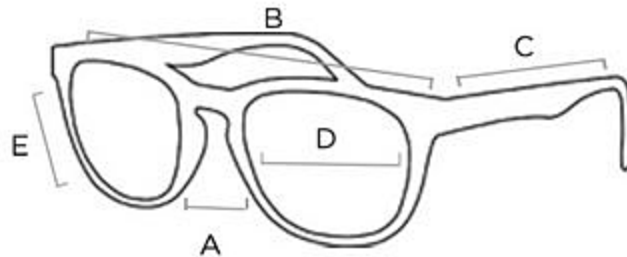

## MEASUREMENTS

A

**BRIDGE**  
16

B

**FRAME WIDTH**  
130

C

**TEMPLE**  
129

D

**LENS WIDTH**  
61

E

**LENS HEIGHT**  
36

Bobster puts everything within reach.

Discover other motorcycle riding gear on our website.