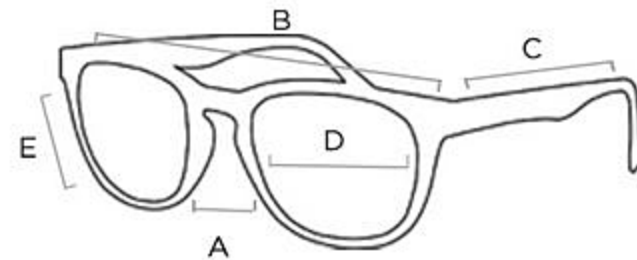

MEASUREMENTS

(A)

BRIDGE
15

(B)

FRAME WIDTH
140

(C)

TEMPLE
118

(D)

LENS WIDTH
75

(E)

LENS HEIGHT
45

Bobster puts everything within reach.

Discover other motorcycle riding gear on our website.