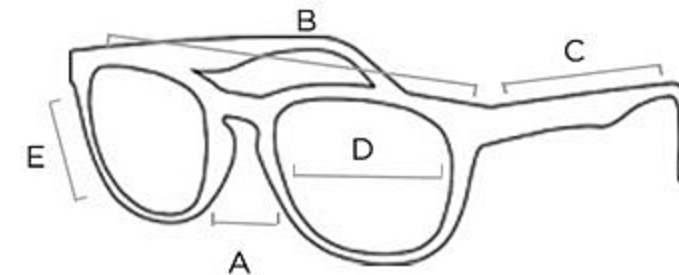

## MEASUREMENTS

A

**BRIDGE**  
15

B

**FRAME WIDTH**  
140

C

**TEMPLE**  
122

D

**LENS WIDTH**  
75

E

**LENS HEIGHT**  
45

Bobster puts everything within reach.

Discover other motorcycle riding gear on our website.