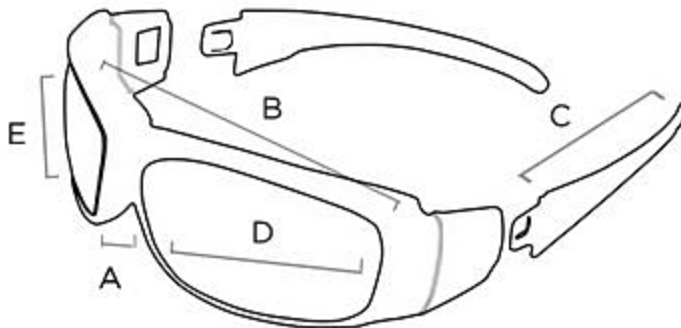

MEASUREMENTS

A

BRIDGE
18

B

FRAME WIDTH
145

C

TEMPLE
120

D

LENS WIDTH
65

E

LENS HEIGHT
43

Bobster puts everything within reach.

Discover other motorcycle riding gear on our website.