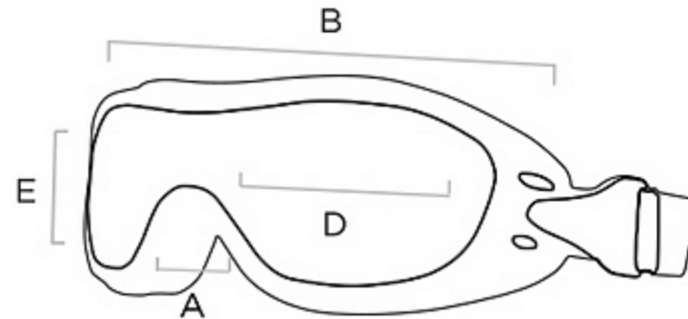

MEASUREMENTS

Ⓐ

BRIDGE

Ⓑ

FRAME WIDTH
165

Ⓒ

TEMPLE

Ⓓ

LENS WIDTH
139

Ⓔ

LENS HEIGHT
48

Bobster puts everything within reach.

Discover other motorcycle riding gear on our website.