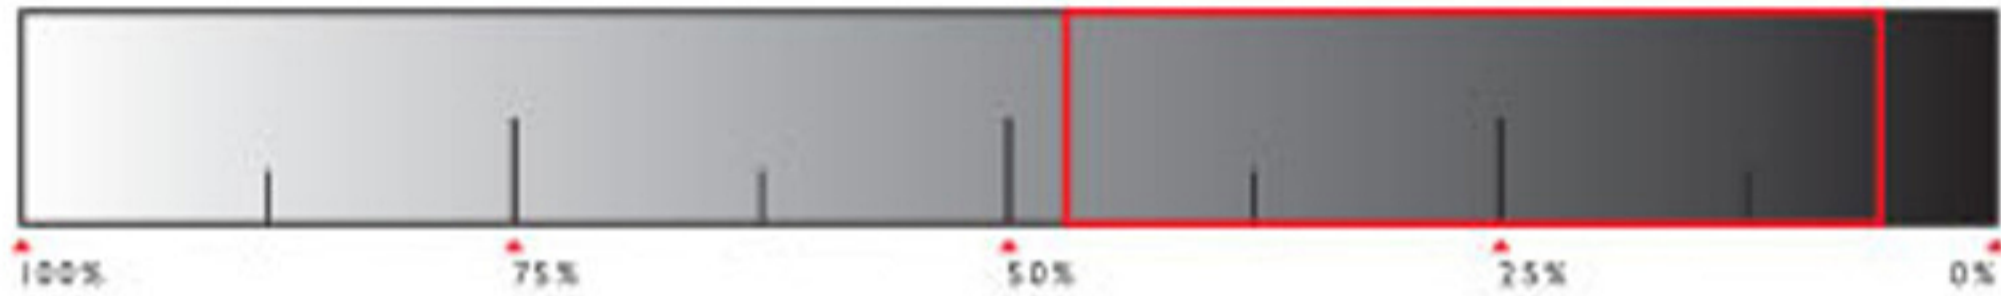

Gunner Photochromic

Anti-Fog Smoked Photochromic Lenses V.L.T. 47% - 15%

MEASUREMENTS

(A)

BRIDGE
15

(B)

FRAME WIDTH
135

(C)

TEMPLE
125

(D)

LENS WIDTH
65

(E)

LENS HEIGHT
40

The Rapid Interlock System (R.I.S.) allows for a quick conversion between sunglasses and goggles.