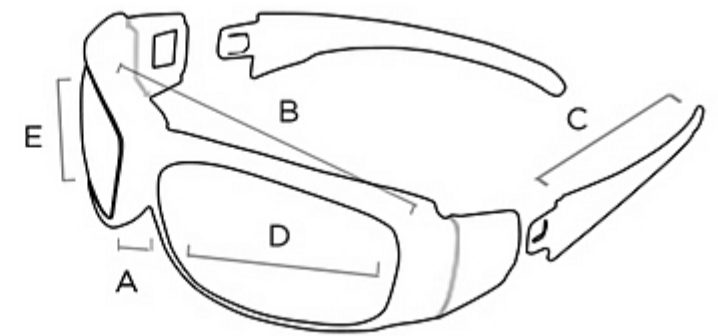

Gunner Photochromic

Anti-Fog Smoked Photochromic Lenses V.L.T. 47% - 15%

MEASUREMENTS

(A)

BRIDGE
15

(B)

FRAME WIDTH
135

(C)

TEMPLE
125

(D)

LENS WIDTH
65

(E)

LENS HEIGHT
40

The Rapid Interlock System (R.I.S.) allows for a quick conversion between sunglasses and goggles.