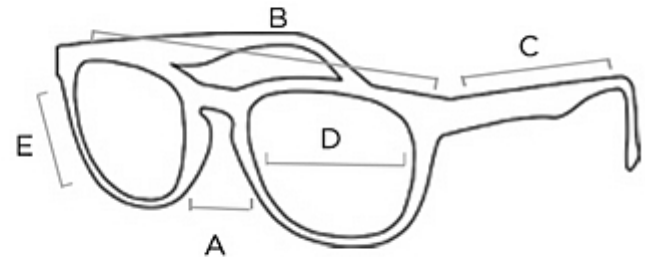

MEASUREMENTS

(A)

BRIDGE
25

(B)

FRAME WIDTH
142

(C)

TEMPLE
110

(D)

LENS WIDTH
75

(E)

LENS HEIGHT
40

Bobster puts everything within reach.

Discover other motorcycle riding gear on our website.