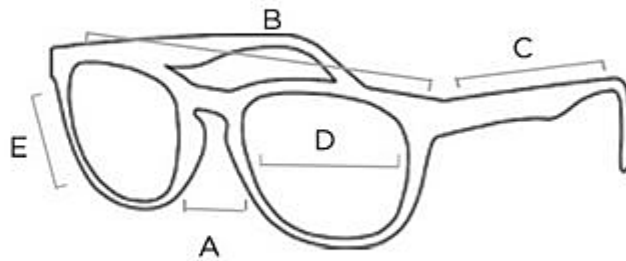

MEASUREMENTS

Ⓐ

BRIDGE
20

Ⓑ

FRAME WIDTH
143

Ⓒ

TEMPLE
122

Ⓓ

LENS WIDTH
64

Ⓔ

LENS HEIGHT
36

Bobster puts everything within reach.

Discover other motorcycle riding gear on our website.