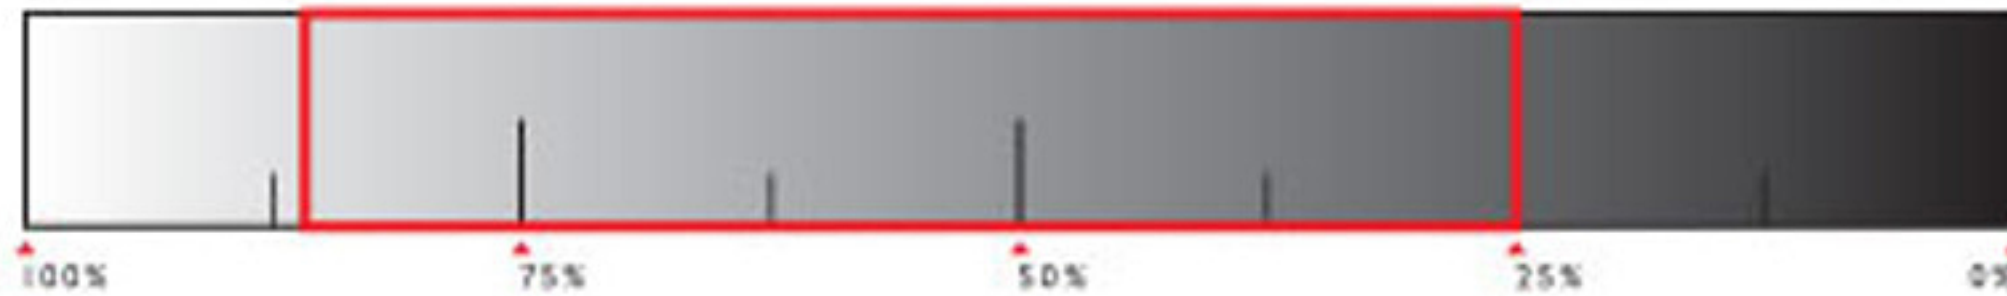

Fat Boy Photochromic

Anti-Fog
Clear Photochromic Lenses
V.L.T. 85% - 25%

MEASUREMENTS

(A)	(B)	(C)	(D)	(E)
BRIDGE	FRAME WIDTH	TEMPLE	LENS WIDTH	LENS HEIGHT
20	142	120	60	37