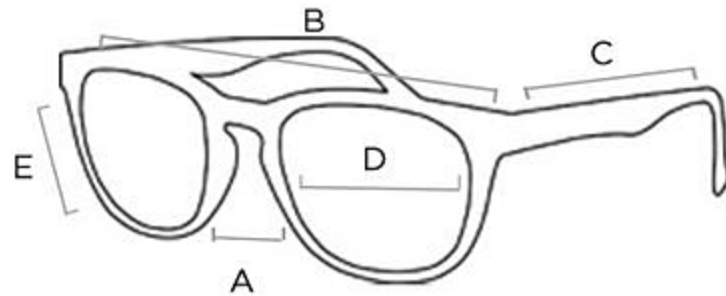

## MEASUREMENTS

A

**BRIDGE**  
15

B

**FRAME WIDTH**  
137

C

**TEMPLE**  
115

D

**LENS WIDTH**  
70

E

**LENS HEIGHT**  
35

Bobster puts everything within reach.

Discover other motorcycle riding gear on our website.