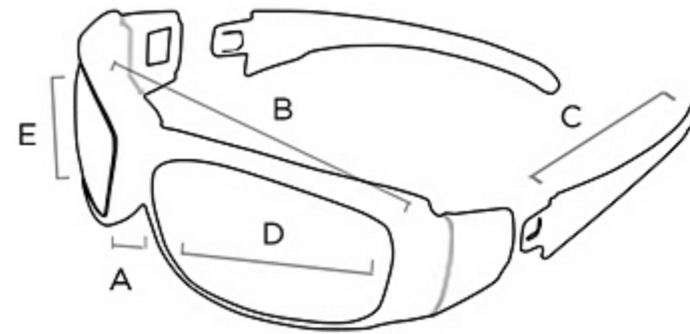

MEASUREMENTS

A

BRIDGE

B

FRAME WIDTH

145

C

TEMPLE

118

D

LENS WIDTH

140

E

LENS HEIGHT

40

Bobster puts everything within reach.