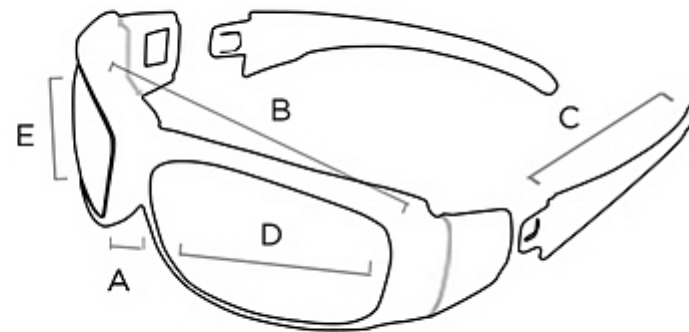

MEASUREMENTS

Ⓐ

BRIDGE
20

Ⓑ

FRAME WIDTH
145

Ⓒ

TEMPLE
105

Ⓓ

LENS WIDTH
75

Ⓔ

LENS HEIGHT
38

Bobster puts everything within reach.

Discover other motorcycle riding gear on our website.