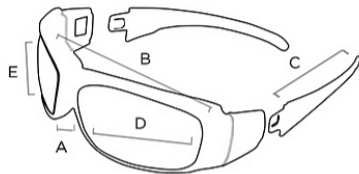

MEASUREMENTS

(A)

BRIDGE
10

(B)

FRAME WIDTH
145

(C)

TEMPLE
117

(D)

LENS WIDTH
65

(E)

LENS HEIGHT
35

The Rapid Interlock System (R.I.S.) allows for a quick conversion between sunglasses and goggles.

Discover other motorcycle riding gear on our website.