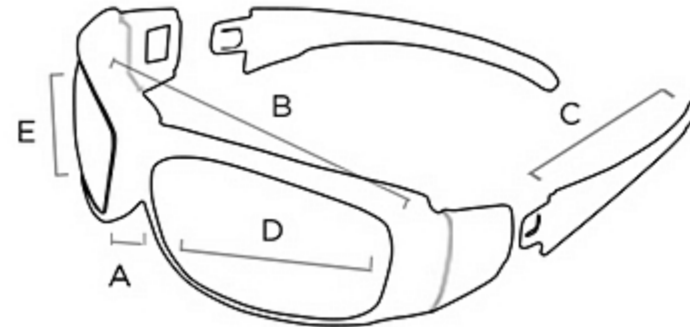

MEASUREMENTS

Ⓐ

BRIDGE
15

Ⓑ

FRAME WIDTH
150

Ⓒ

TEMPLE

Ⓓ

LENS WIDTH
60

Ⓔ

LENS HEIGHT
45

Bobster puts everything within reach.

Discover other motorcycle riding gear on our website.