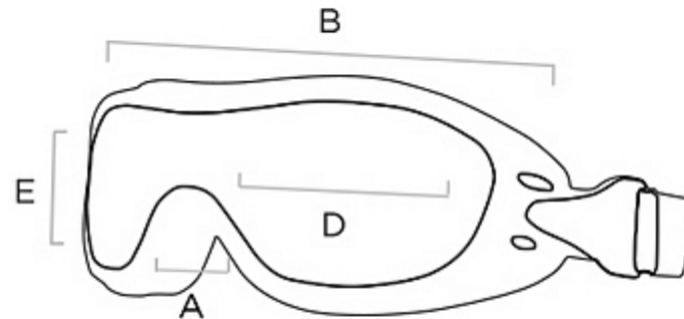

MEASUREMENTS

Ⓐ

BRIDGE
15

Ⓑ

FRAME WIDTH
145

Ⓒ

TEMPLE

Ⓓ

LENS WIDTH
68

Ⓔ

LENS HEIGHT
45

Bobster puts everything within reach.

Discover other motorcycle riding gear on our website.