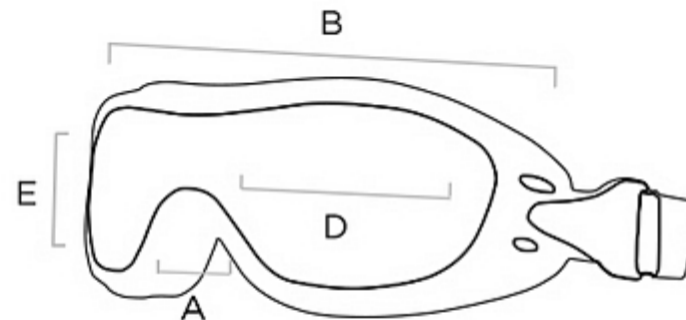

## MEASUREMENTS

Ⓐ

**BRIDGE**  
25

Ⓑ

**FRAME WIDTH**  
148

Ⓒ

**TEMPLE**

Ⓓ

**LENS WIDTH**  
61

Ⓔ

**LENS HEIGHT**  
36

Bobster puts everything within reach.

Discover other motorcycle riding gear on our website.