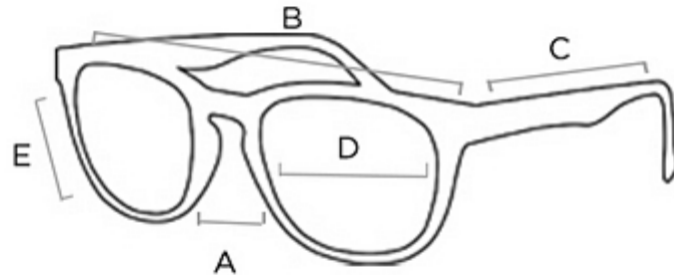

MEASUREMENTS

A

BRIDGE

15

B

FRAME WIDTH

140

C

TEMPLE

120

D

LENS WIDTH

60

E

LENS HEIGHT

35