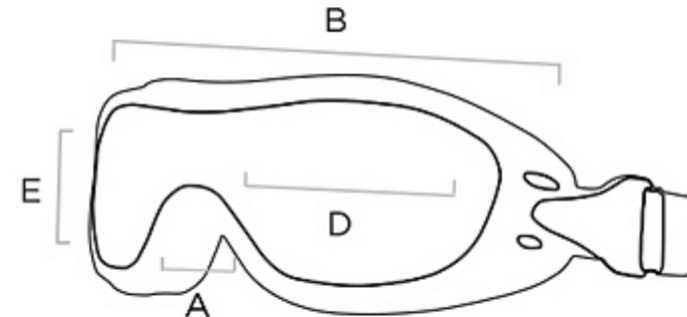

MEASUREMENTS

Ⓐ

BRIDGE
15

Ⓑ

FRAME WIDTH
150

Ⓒ

TEMPLE

Ⓓ

LENS WIDTH
60

Ⓔ

LENS HEIGHT
45

Bobster puts everything within reach.

Discover other motorcycle riding gear on our website.