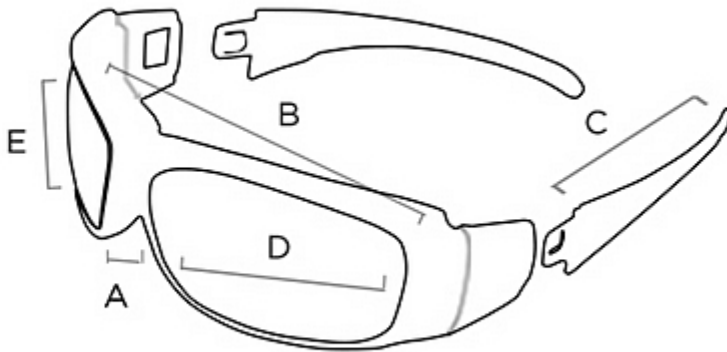

MEASUREMENTS

Ⓐ

BRIDGE
15

Ⓑ

FRAME WIDTH
150

Ⓒ

TEMPLE

Ⓓ

LENS WIDTH
60

Ⓔ

LENS HEIGHT
45

Bobster puts everything within reach.

Discover other motorcycle riding gear on our website.