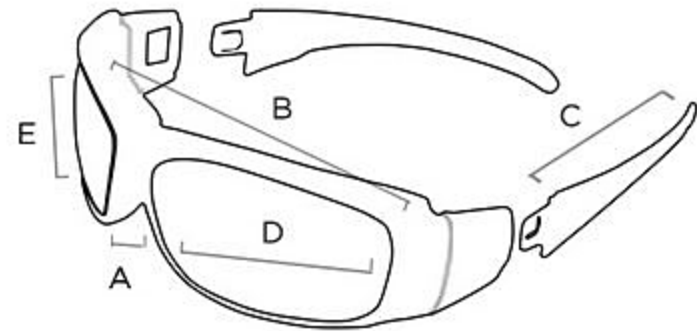

MEASUREMENTS

A

BRIDGE
15

B

FRAME WIDTH
140

C

TEMPLE
125

D

LENS WIDTH
65

E

LENS HEIGHT
40

Bobster puts everything within reach.

Discover other motorcycle riding gear on our website.