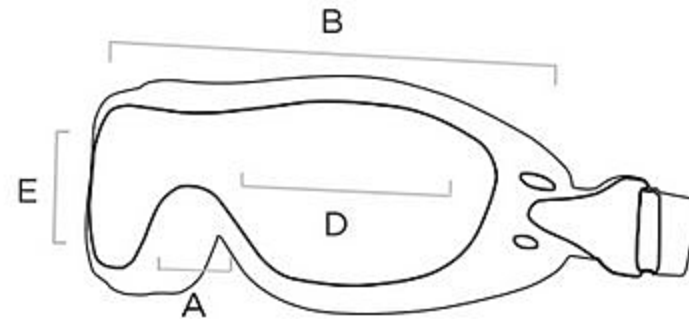

MEASUREMENTS

Ⓐ

BRIDGE
16

Ⓑ

FRAME WIDTH
146

Ⓒ

TEMPLE

Ⓓ

LENS WIDTH
70

Ⓔ

LENS HEIGHT
41

Bobster puts everything within reach.

Discover other motorcycle riding gear on our website.