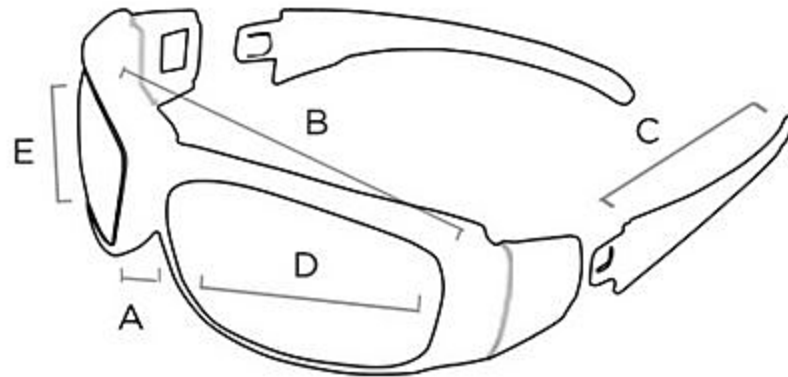

MEASUREMENTS

Ⓐ

BRIDGE
20

Ⓑ

FRAME WIDTH
157

Ⓒ

TEMPLE
100

Ⓓ

LENS WIDTH
58

Ⓔ

LENS HEIGHT
40

Bobster puts everything within reach.

Discover other motorcycle riding gear on our website.