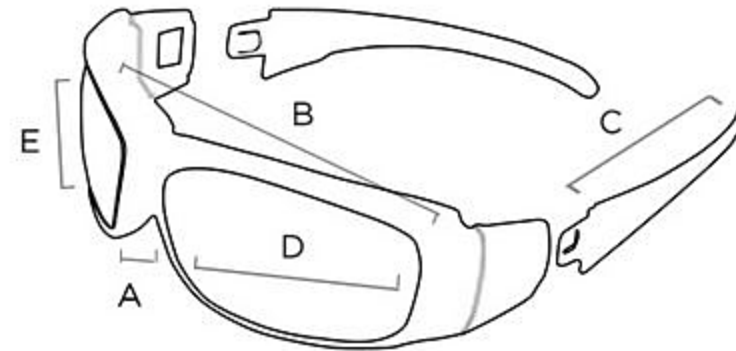

## MEASUREMENTS

Ⓐ

**BRIDGE**  
20

Ⓑ

**FRAME WIDTH**  
157

Ⓒ

**TEMPLE**  
105

Ⓓ

**LENS WIDTH**  
58

Ⓔ

**LENS HEIGHT**  
40

Bobster puts everything within reach.

Discover other motorcycle riding gear on our website.