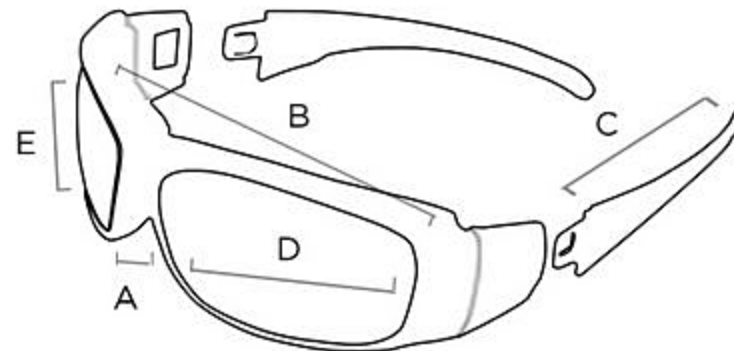

## MEASUREMENTS

A

**BRIDGE**  
18

B

**FRAME WIDTH**  
130

C

**TEMPLE**

D

**LENS WIDTH**  
49

E

**LENS HEIGHT**  
31

Bobster puts everything within reach.

Discover other motorcycle riding gear on our website.