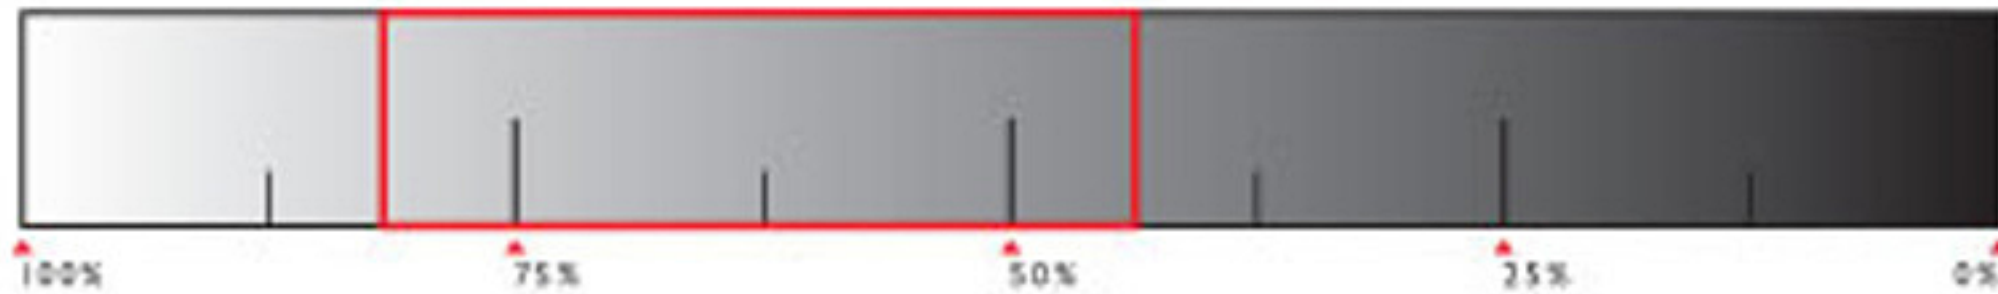

Renegade Photochromic

Anti-Fog
Photochromic Lenses
V.L.T. 88% - 45%

MEASUREMENTS

A

BRIDGE
17

B

FRAME WIDTH
140

C

TEMPLE
127

D

LENS WIDTH
57

E

LENS HEIGHT
33